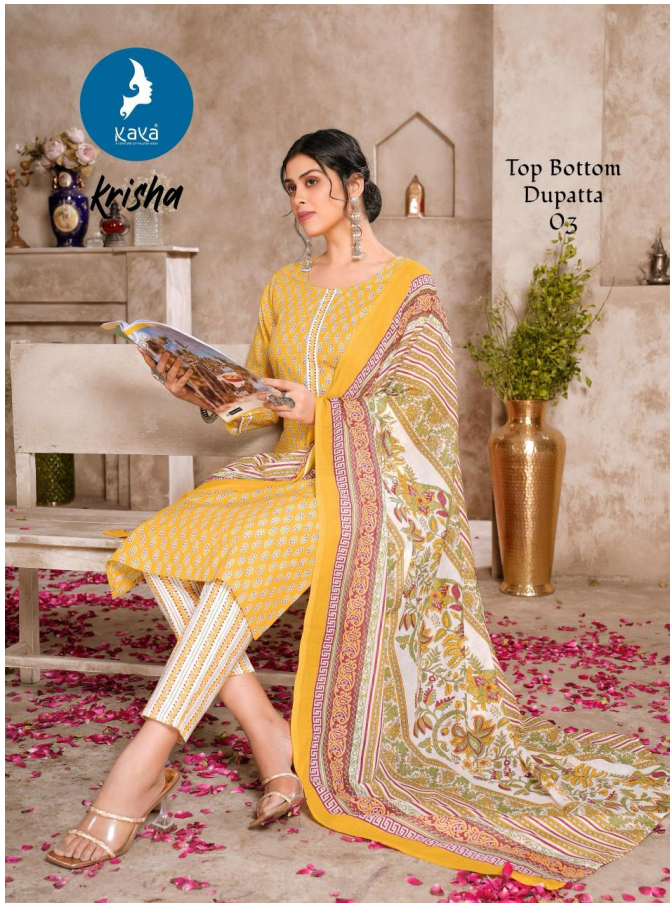

krisha

Top Bottom
Dupatta
O2

krisha

Top Bottom
Dupatta
01

krisha

Top Bottom
Dupatta
02

krisha

Top Bottom
Dupatta
03

krisha

Top Bottom
Dupatta
04

krisha

Top Bottom
Dupatta
05

krisha

Top Bottom
Dupatta
06

KRISHA

TYPE	TOP-BOTTOM-DUPATTA
TOP	COTTON PRINT
BOTTOM	COTTON PRINT
DUPATTA	COTTON PRINT

Krishna

7894449444

Krisha
kaya collection

@kayakuru

The image features a woman with dark hair, wearing a vibrant green dress with a white geometric pattern. She is seated in a light-colored chair, looking towards the camera. The background is a softly lit interior with a fireplace mantel holding various decorative items, including vases and a small statue. The overall aesthetic is elegant and contemporary.