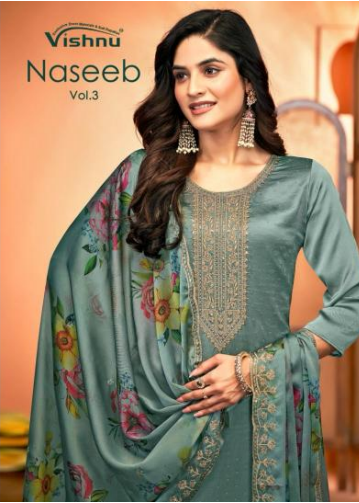

www.vishnu.com  
**Vishnu**  
vishnu@vishnu.com  
www.vishnu.com

\*Complimentary copy not for sale\*

**Vishnu**  
**Naseeb**  
Vol.3

© Vishnu

Design Number	FABRIC DETAIL
18001	TOP - RANGOLI SILK BOTTOM - DULL SANTOON INNER - DULL SANTOON DUPPATA - RANGOLI SILK DIGITAL WITH WORK
18002	TOP - RANGOLI SILK BOTTOM - DULL SANTOON INNER - DULL SANTOON DUPPATA - RANGOLI SILK DIGITAL WITH WORK
18003	TOP - RANGOLI SILK BOTTOM - DULL SANTOON INNER - DULL SANTOON DUPPATA - RANGOLI SILK DIGITAL WITH WORK
18004	TOP - RANGOLI SILK BOTTOM - DULL SANTOON INNER - DULL SANTOON DUPPATA - RANGOLI SILK DIGITAL WITH WORK
18005	TOP - RANGOLI SILK BOTTOM - DULL SANTOON INNER - DULL SANTOON DUPPATA - RANGOLI SILK DIGITAL WITH WORK
18006	TOP - RANGOLI SILK BOTTOM - DULL SANTOON INNER - DULL SANTOON DUPPATA - RANGOLI SILK DIGITAL WITH WORK
18007	TOP - RANGOLI SILK BOTTOM - DULL SANTOON INNER - DULL SANTOON DUPPATA - RANGOLI SILK DIGITAL WITH WORK
18008	TOP - RANGOLI SILK BOTTOM - DULL SANTOON INNER - DULL SANTOON DUPPATA - RANGOLI SILK DIGITAL WITH WORK