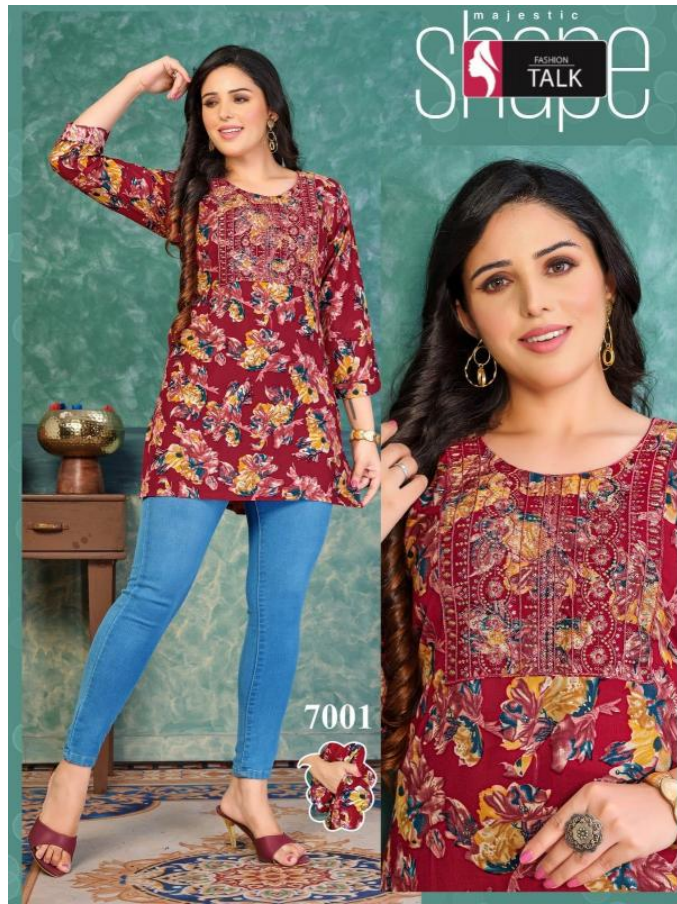

majestic
shape

FASHION
TALK

7002

*Little
Sunshine*
KURTI (TUNIC) WITH POCKET

majestic
shape

FASHION
TALK

7002