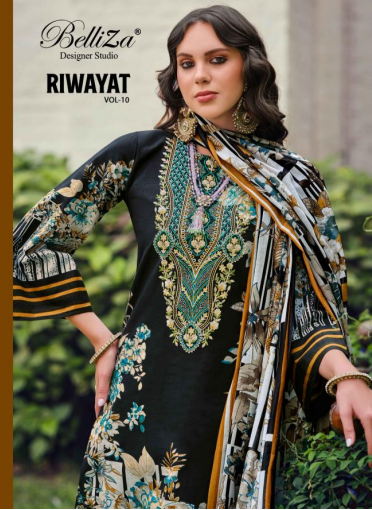

Beltiza®
Designer Studio
RIWAYAT
VOL-10

TOP

DUPATTA

BOTTOM

100% PURE VISCOSE RAYON (3 METRS APX)

WWW.BELTIZA.IN

FOLLOW US ON