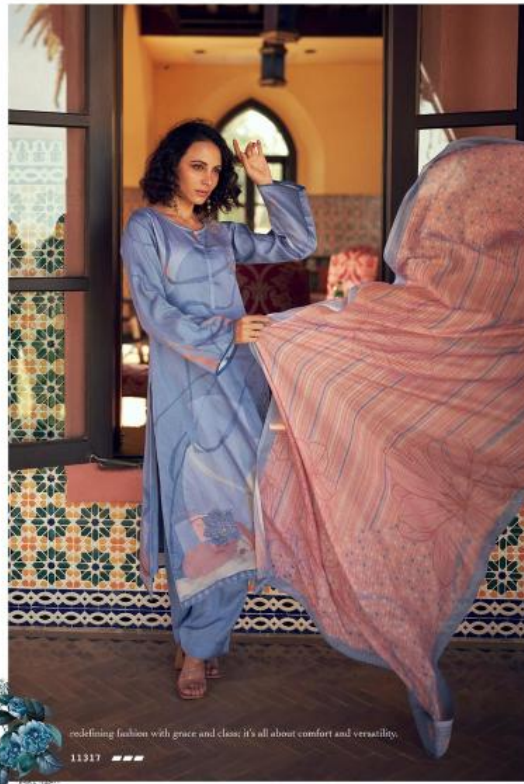

◆ cielle /

comfort & versatility

11317 ■■■