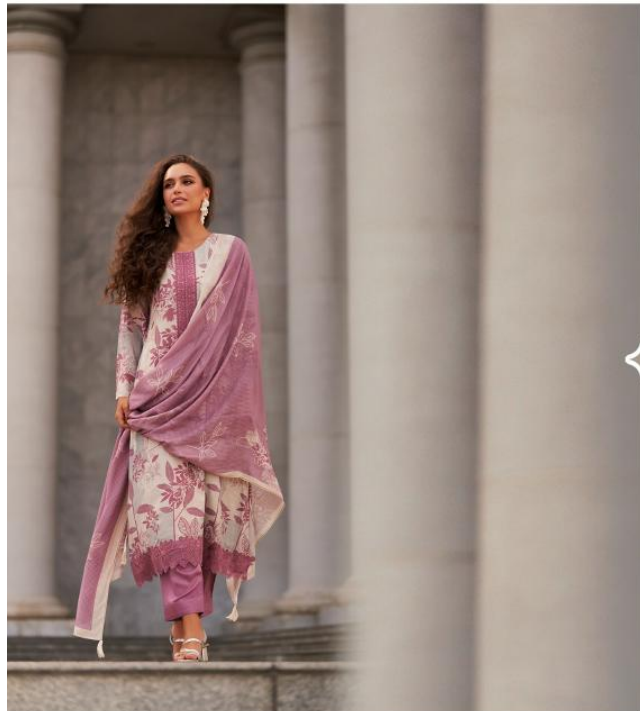

MANN RASIYA  
**VIOLETTA**

11356

11357

11354

11355

MANN RASIYA

*Trendsetter*

Break stereotypes, set your own rules  
and be the trendsetter.

---

11356

MANN.RASIYA

ADORABLE DESIGNS

The idea was to endow something unique and blend the tradition with modern concepts

MANN RASIYA

**Aderable designs**

The idea was to endow something unique and blend the tradition with modern concepts.

## MANN RASIYA

*The trendiest showcase*

When you see this dress, be assured, it would be the perfect statement piece in the look book.

11354

MANN RASIYA

VIOLETTA