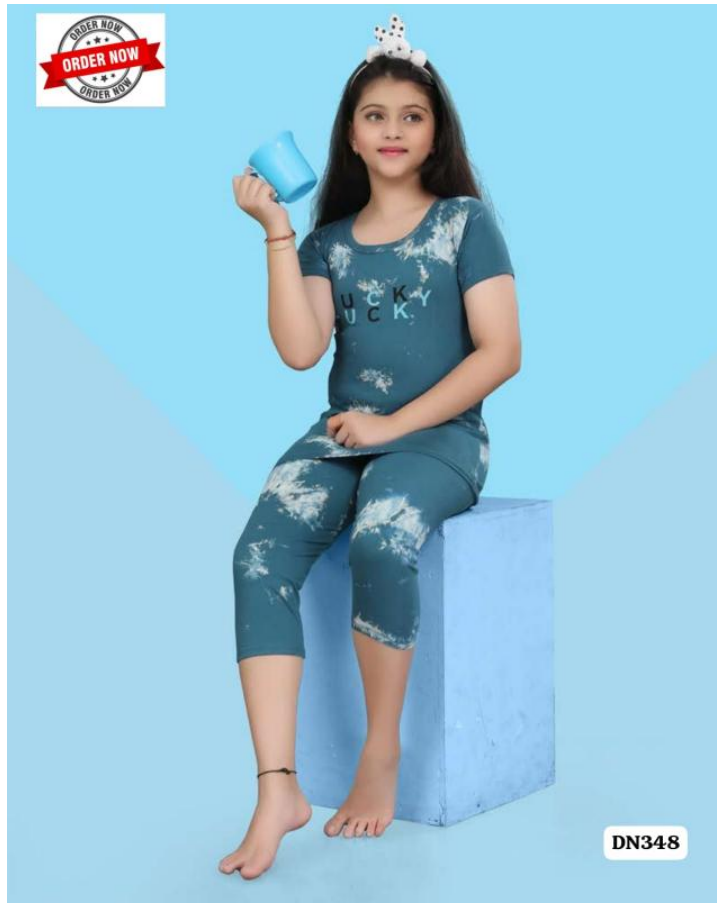

DN348

DN348

DN348

DN348

DN348

DN348

ORDER NOW
ORDER NOW
ORDER NOW
CAPRY NS

TIE-DYE

SIZE-26 TO 36

MADE IN
INDIA
MADE IN
VOL-348