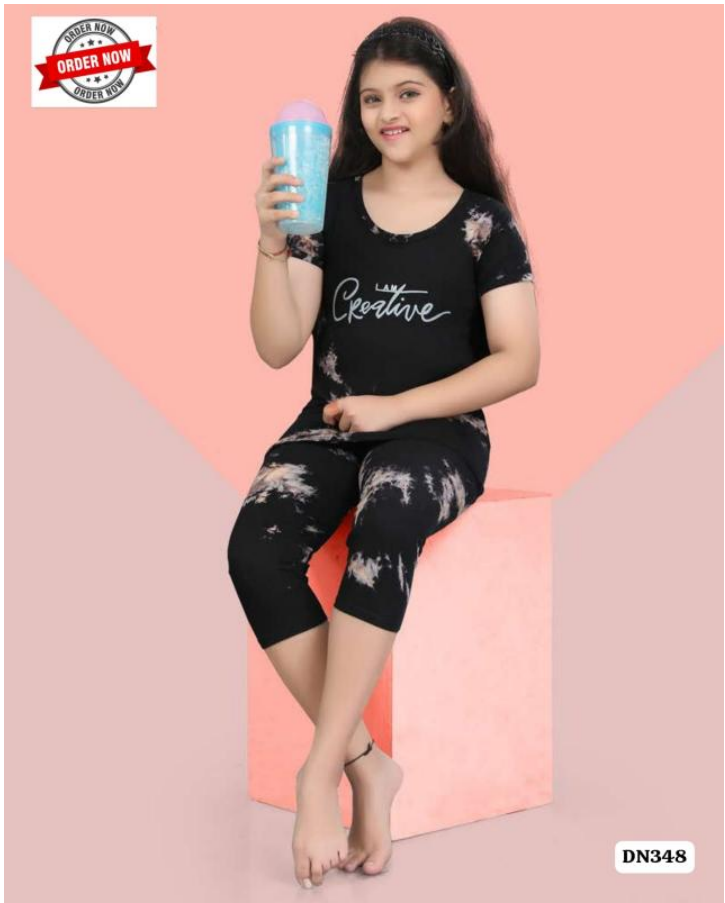

DN348

DN348

DN348

DN348

DN348

DN348

ORDER NOW
ORDER NOW
ORDER NOW
CAPRY NS

TIE-DYE

SIZE-26 TO 36

MADE IN
INDIA
MADE IN
VOL-348