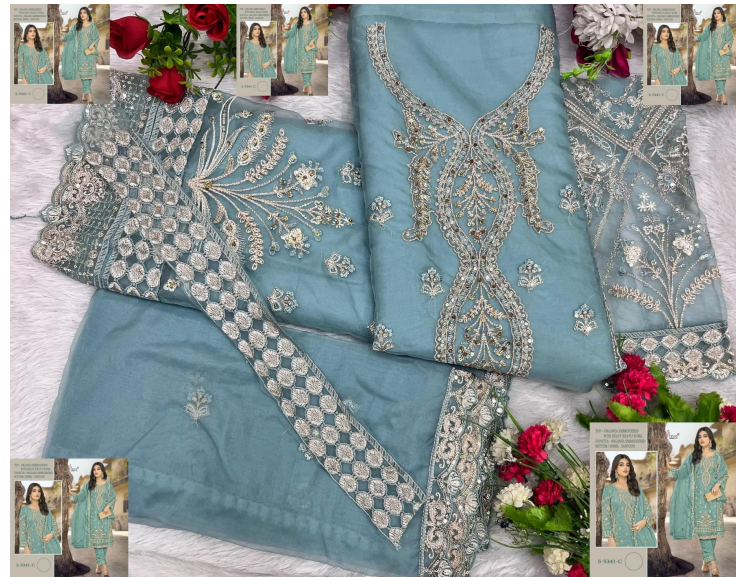

TOP:- ORGANZA EMBROIDERED
WITH HEAVY KHATLI WORK
DUPATTA:- ORGANZA EMBROIDERED
BOTTOM / INNER:- SANTOON

S-5341-D

TOP:- ORGANZA EMBROIDERED
WITH HEAVY KHATLI WORK
DUPATTA:- ORGANZA EMBROIDERED
BOTTOM / INNER:- SANTOON

S-5341

TOP:- ORGANZA EMBROIDERED
WITH HEAVY KHATLI WORK
DUPATTA:- ORGANZA EMBROIDERED
BOTTOM / INNER:- SANTOON

Shree
FABRI

S-5341-B

TOP:- ORGANZA EMBROIDERED
WITH HEAVY KHATLI WORK
DUPATTA:- ORGANZA EMBROIDERED
BOTTOM / INNER:- SANTOON

S-5341-C

TOP:- ORGANZA EMBROIDERED WITH HEAVY ZARRAN
DUPATTA- ORGANZA EMBROIDERED
BOTTOM / INNER- SANTOON

S-5341 S-5341-B S-5341-C S-5341-D

TOP:- ORGANZA EMBROIDERED
WITH HEAVY KHATLI WORK
DUPATTA:- ORGANZA EMBROIDERED
BOTTOM / INNER:- SANTOON