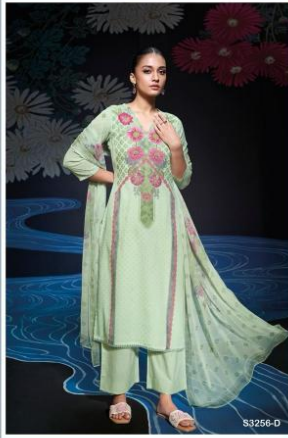

S3256-D

Ganga®

PRODUCT NAME	LESLIE
D.NO.	S3256
DESCRIPTION	TOP PREMIUM PURE MAL PRINTED WITH HAND WORK,SWAROVASKI WORK AND CROCHET LACE.
	BOTTOM PREMIUM COTTON SOLID COLOR.
	DUPATTA PREMIUM PURE CHIFFON PRINTED WITH CROCHET LACE BORDER.
HSN CODE	520851
WHOLESALE PRICE	1850/- EACH + GST(EXTRA)