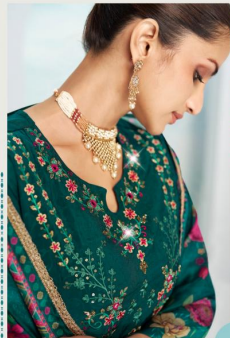

LILY&LALI
a brand by WAGNER

FLOWERPOWER

25002