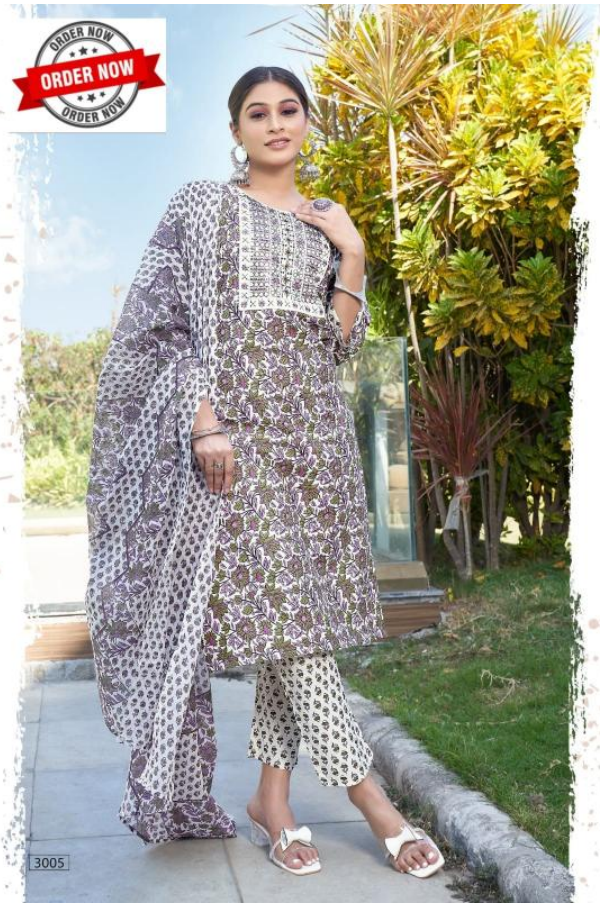

ORDER NOW

3001

3002

3003

3004

3005

3006

3007

3008

3009

3010

ORDER NOW  
ORDER NOW  
ORDER NOW

*Beauty Wind*  
art of beauty  
3001

ORDER NOW  
ORDER NOW  
ORDER NOW

*Be Time Less Beauty*  
Being Time Less is the right priority. When you feel it's more than enough to make you shine.

3007

3002

ORDER NOW  
ORDER NOW  
ORDER NOW

*The Gorgeous Look*

BY THE DESIGNER

Hand in gold embroidery in the party, this set is for the contemporary styling look!

3004

KALKI-03