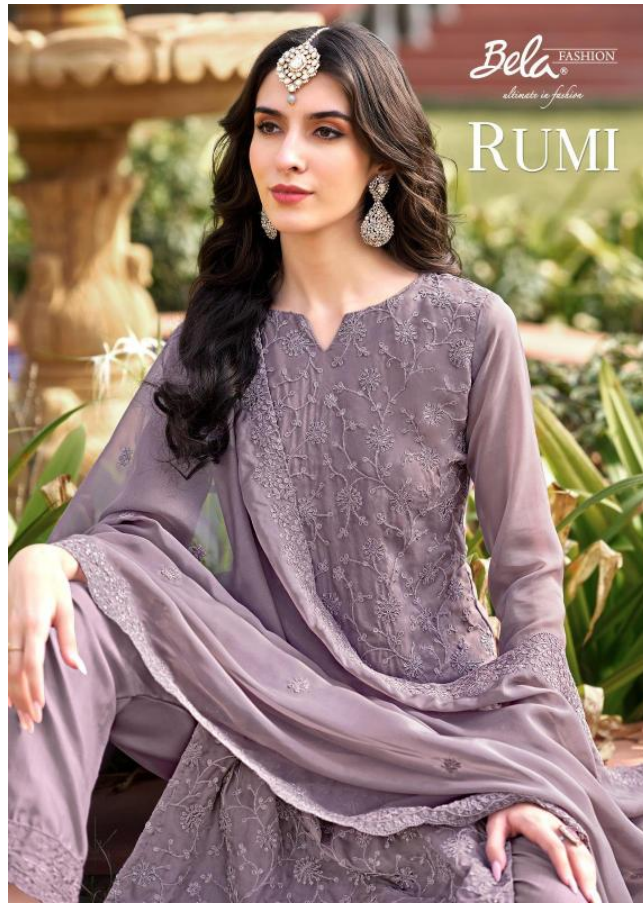

Bela FASHION

DRESS LIKE YOUR ALREADY

8055

Famous
attitude

Bela FASHION

CLASSIC
Beauty

8057

Bela FASHION
▶ 8058

ELEGANCE
Requires

PRESENTING TO YOU NEW CATALOGUE

RUMI

FROM BELA FASHION

PRODUCT DETAILS

- < TOP >
- Orgenza
- < BOTTOM >
- Santoon
- < INNER >
- Santoon
- < DUPATTA >
- Orgenza

Bela FASHION

B - 2067 - 2070, Ground Floor,
Millennium Trade Market,
Toll : +91 261 2352080 / 2326433
Post : +91 261 2635580, Mo: 7567524000
E-mail : pf_belafashion@gmail.com
pbelafashion@gmail.com

8055

8056

8057

8058

8059

8060

FASHION IS YOUR
Passion ▶ 8059

Bela FASHION