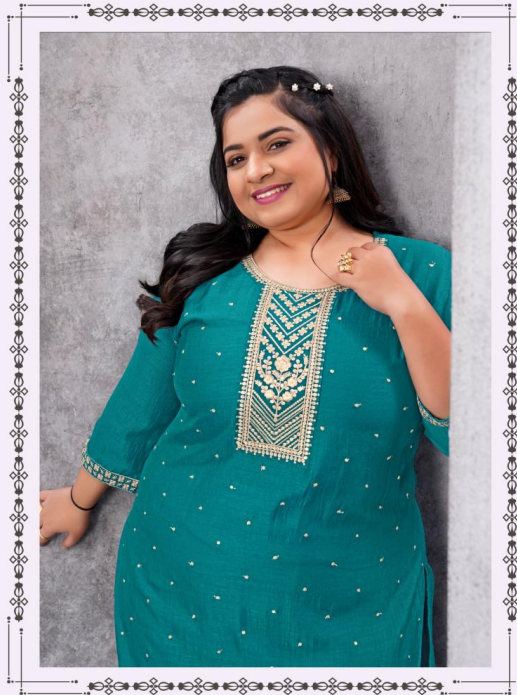

aanchi
BEAUTY AT THE BEST