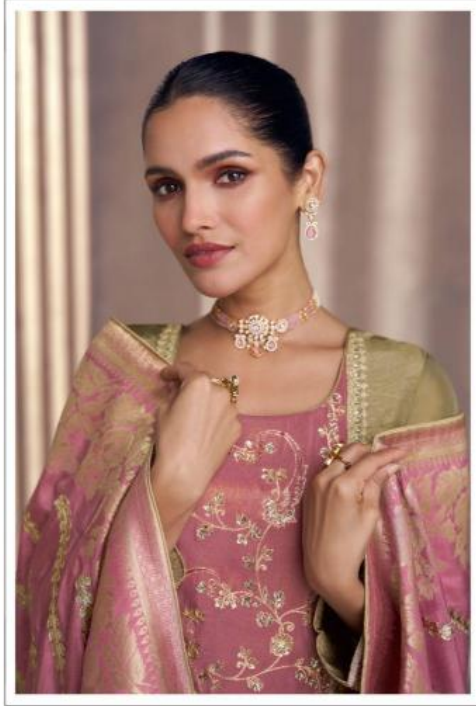

SAYURI<sup>®</sup>  
Designer

YOUTHFUL

•  
5641

  
SAYURI<sup>®</sup>  
Designer

|| 5639 ||

NAAZ

|| 5640 ||

|| 5641 ||

|| 5642 ||

HOPEFUL

*The ethnic yet contemporary fashion story evokes your hopes and dreams for a perfect dress!*

●

5639

SAYURI<sup>®</sup>  
Designer