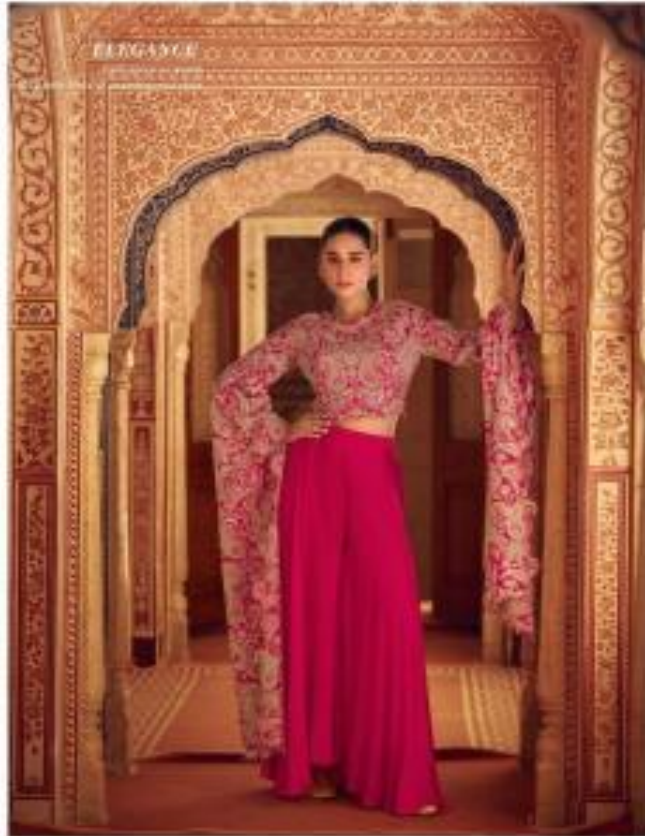

RUCHIKA

SAYURI
DESIGNER

SAYURI
Designs

Look gorgeous in an instant, with the utter grace of
LOOK-5718 defined elegance.

TRADITIONAL
The collection was a
perfect blend of tradition and modernity

SAYURI
by **deepika**

Introducing contemporary fashion with the best of the traditional
LOOK-5738 with this lovely look.

SAYURI®

Don't you believe and please do not miss any of our
offers and deals. **LOOK-3739**

ELEGANCE
Cada pieza es
un
arte
de