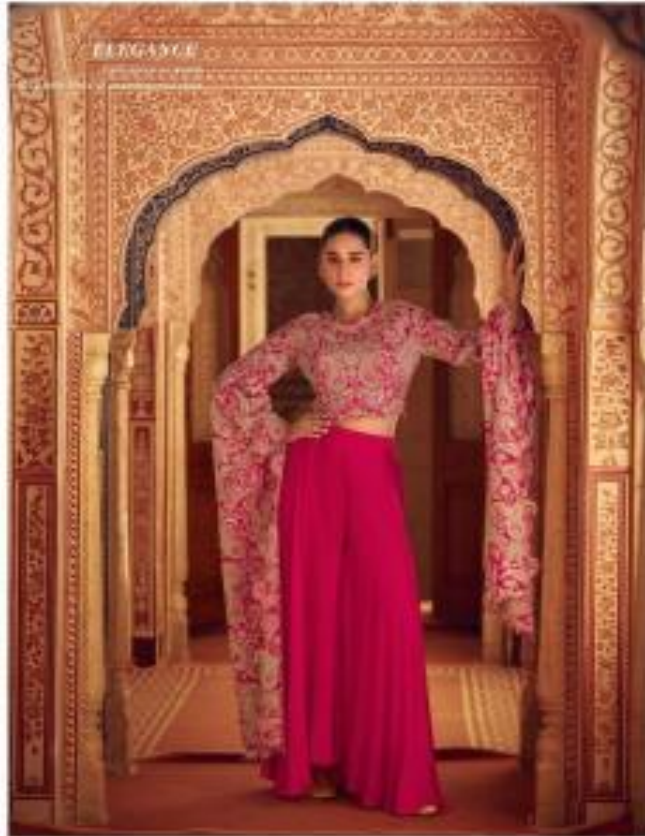

RUCHIKA

SAYURI
DESIGN

SAYURI
Designs

Look gorgeous in an instant, with the utter grace of
LOOK-5718 defined elegance.

TRADITIONAL

The collection was a
perfect blend of tradition and modernity

SAYURI
by *sayuri*

Introducing contemporary fashion with the best of the traditional
LOOK-5738 with this lovely look.

SAYURI®

Don't let tradition and heritage be an edge, give it a twist
with a new look. LOOK-3739

ELEGANCE
Cada pieza es
pensada
para ser el
centro de atención.