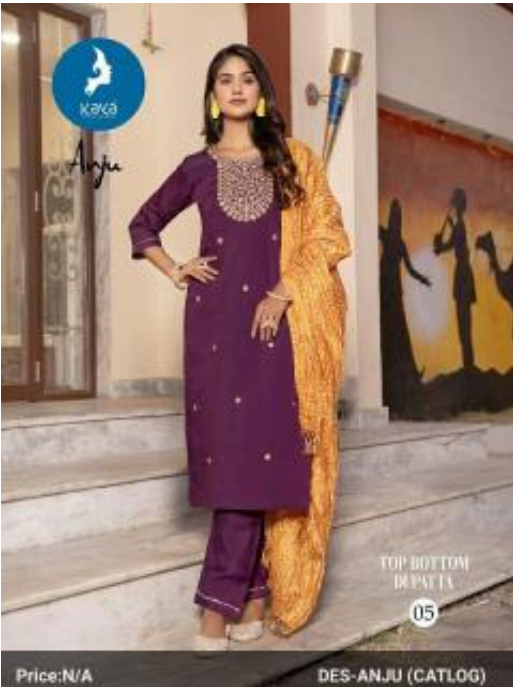

Anju

ANJU	
TYPE	TRADITIONAL CLOTHING
TOP	LONG SLEEVE
BOTTOM	SHARARA
ACCESSORIES	SHRIGANU

Price:N/A

DES-ANJU (CATLOG)

KAKA

Anju

TOP BOTTOM
DUPATA
02

Price:N/A