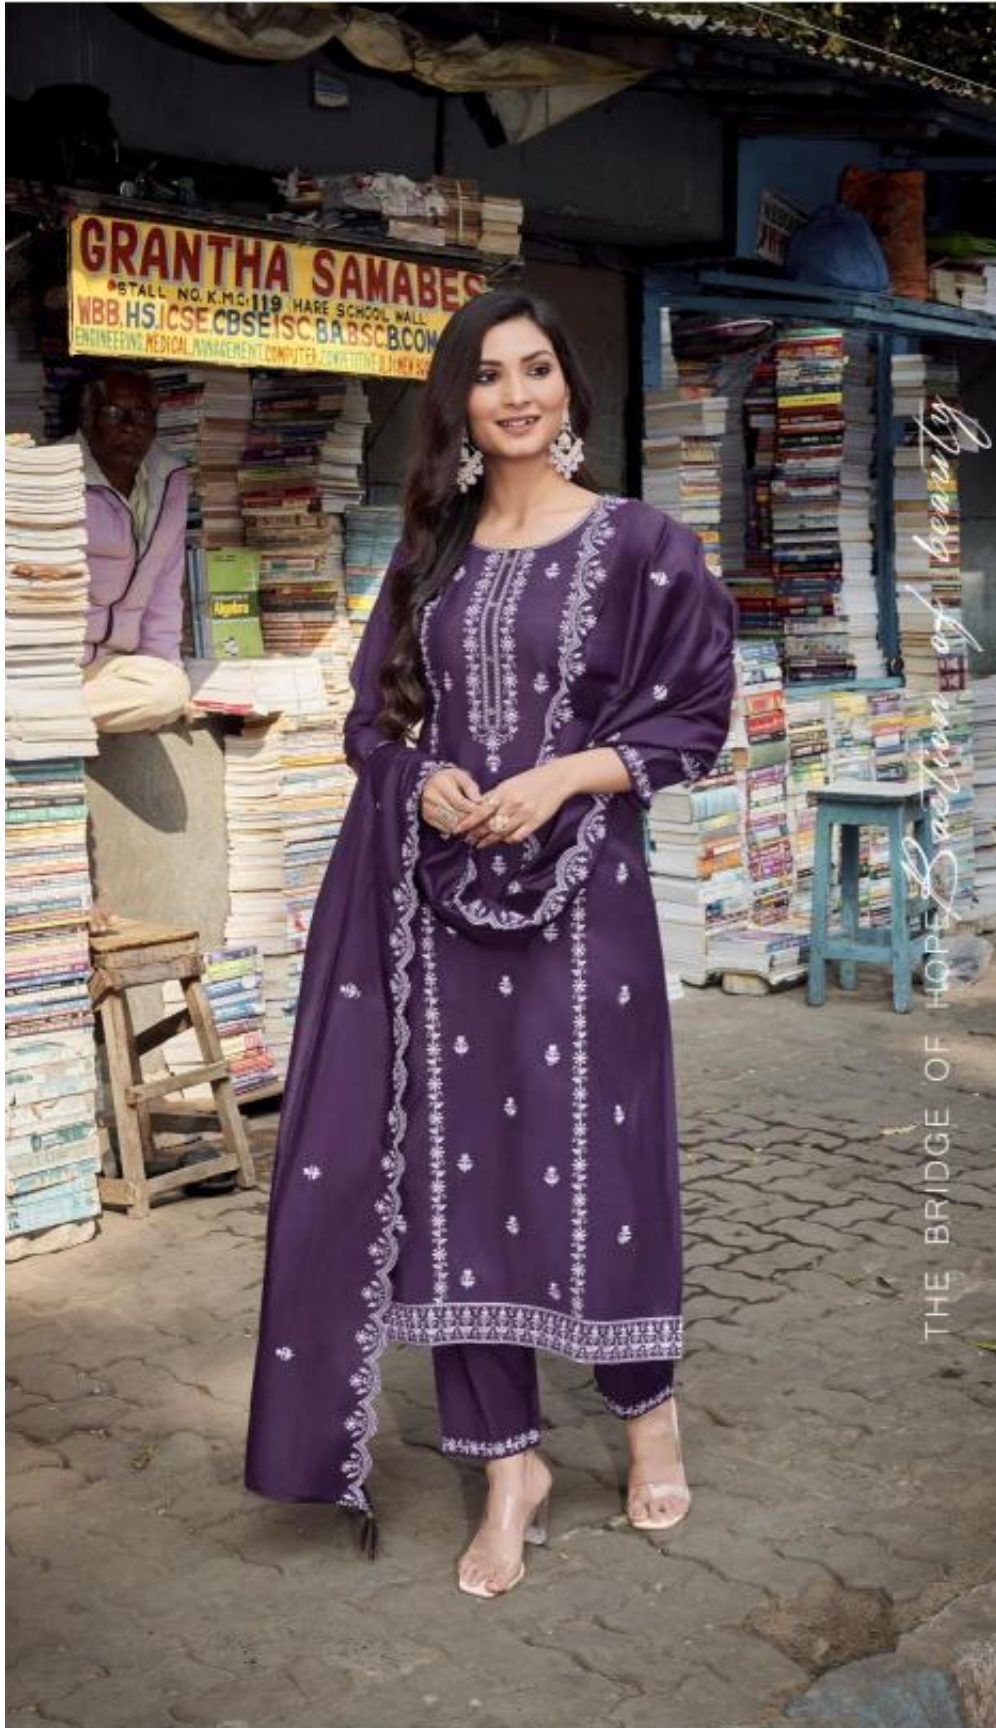

WOO DEE

BEAUTY SANS BOUNDARIES *G*lance of her brings

D.NO. 1001 -

THE BRIDGE OF HOPE Fashion of beauty

WOODIEE

~ D.NO. 1004 ~

	FABRICS DETAILS
[STYLE]	STRAIGHT CUT TOP BOTTOM DUPATTA
[TOP + BOTTOM]	PREMIUM PURE VISCOSE ROMAN WITH TOP FULL COTTON MALL INNER AND THREAD WORK
[DUPATTA]	PREMIUM PURE VISCOSE MASLINE THREAD CUTWORK WITH LATKAN