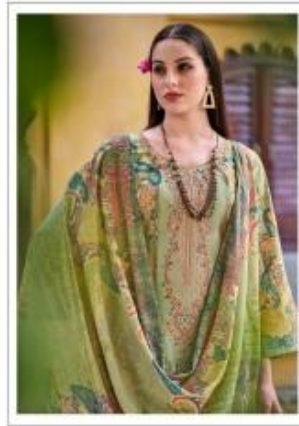

//1090-001

romani®

TOP

100% PREMIUM SOFT COTTON DIGITAL STYLE PRINT WITH HEAVY EMBROIDERY WORK. (2,50 nkr app)

DUPATTA

100% SOFT COTTON MAL NEAL DUPATTA. (2,30 nkr app)

BOTTOM

100% SOFT COTTON SALWAR. (3,00 nkr app)