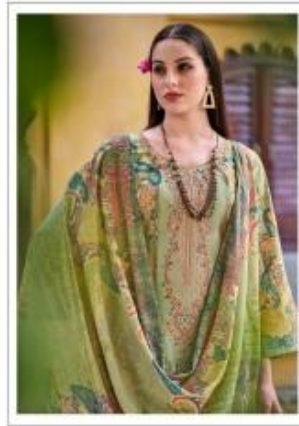

romani®

//1090-001

romani®

TOP

100% PREMIUM SOFT COTTON DIGITAL STYLE PRINT WITH HEAVY EMBROIDERY WORK. (2,50 per pcs)

DUPATTA

100% SOFT COTTON MAL NEAL DUPATTA. (2,30 per pcs)

BOTTOM