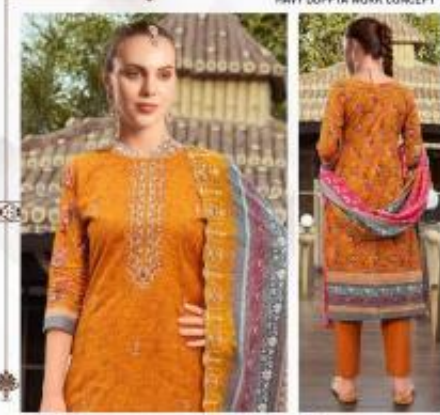

SAHMAZ SELF EMBROIDERED
HAYY DUPPTA WORK CONCEPT

7773
D.NO.1460