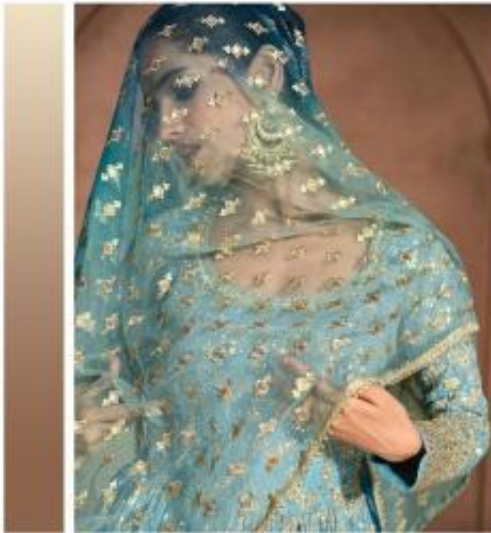

# NEW COLLECTION

The designs were multi utility  
& we could see a few outfits  
that we could wear up with  
other everyday

  
SAYURI®  
Designer  
*Aditi*

5687

5688

5689

SAYURI<sup>®</sup>  
Designer

5689

# NATURAL MAGIC

A breath taking array of fine  
detailing & intricate designs  
inspired by Indian culture

SAYURI®  
Designer

## STREET FASHION

Everything you need to refresh  
your festive wardrobe from  
classless drapes to the color  
craze of the season.

5688

5687 

**DOUBLE**

MAGIC

**SAYURI**<sup>®</sup>  
Designer

5687 