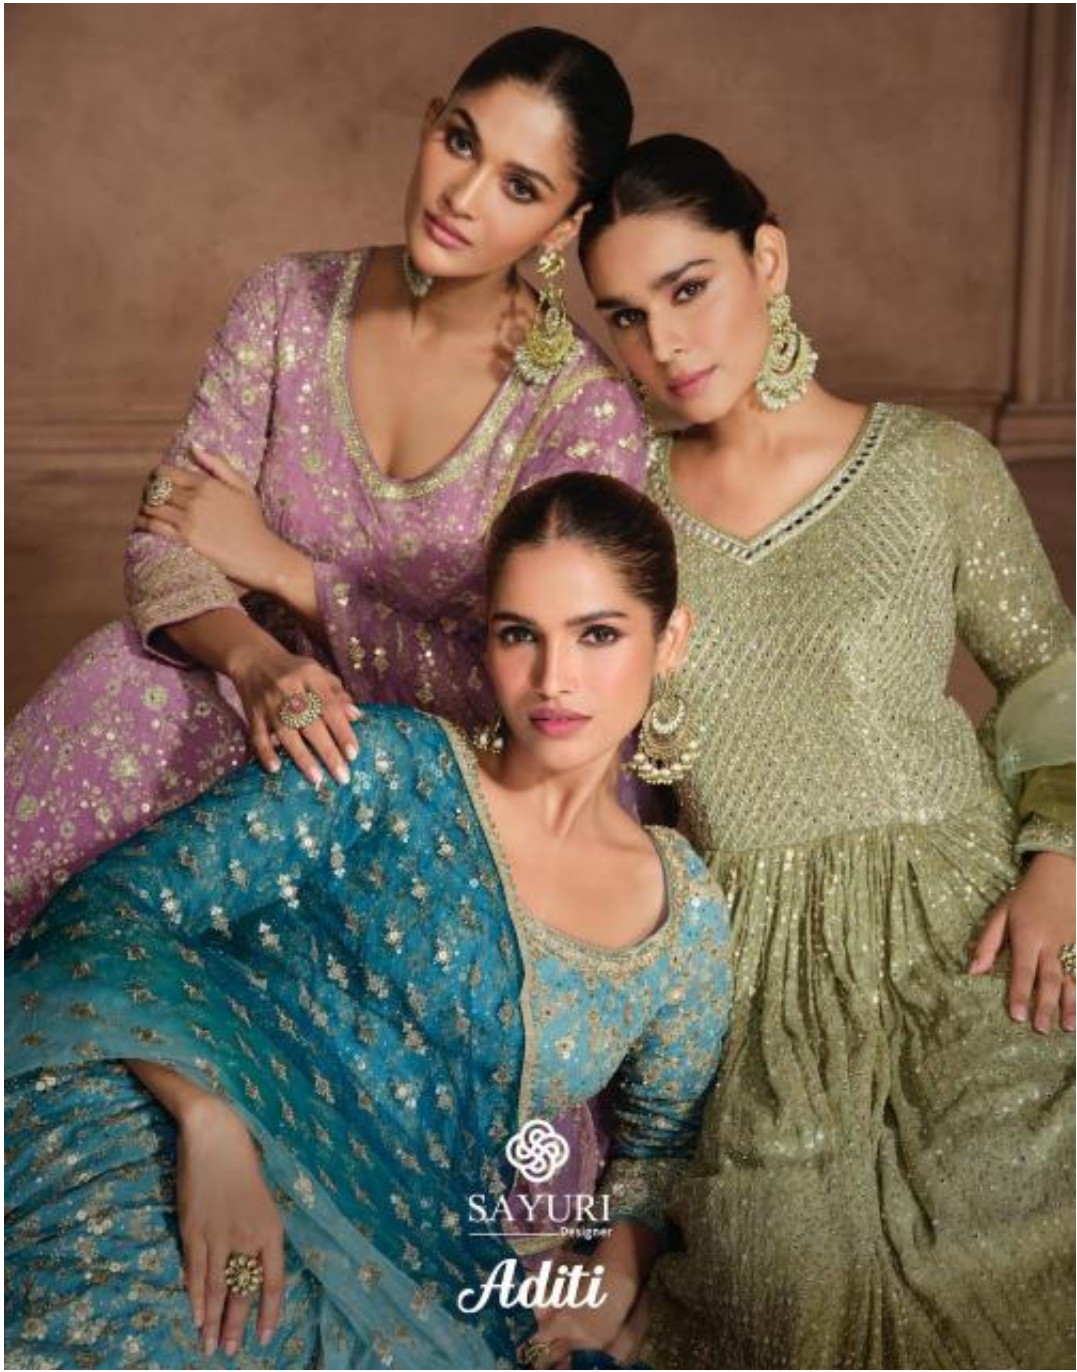

SAYURI<sup>®</sup>  
Designer

5689

## STREET FASHION

Everything you need to refresh  
your festive wardrobe from  
classless drapes to the color  
craze of the season.

5688

5687 

**DOUBLE**

MAGIC

**SAYURI**<sup>®</sup>  
Designer

5687 