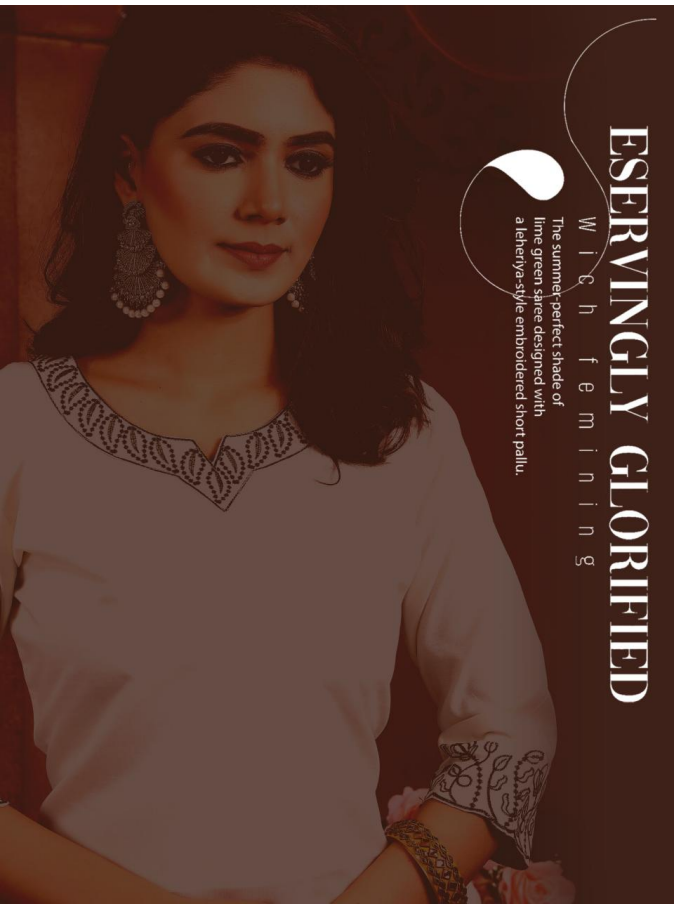

ESERVINGLY GLORIIFIED

W I C H f e m i n i n g

The summer perfect shade of
lime green saree designed with
a lehenga-style embroidered short pallu.