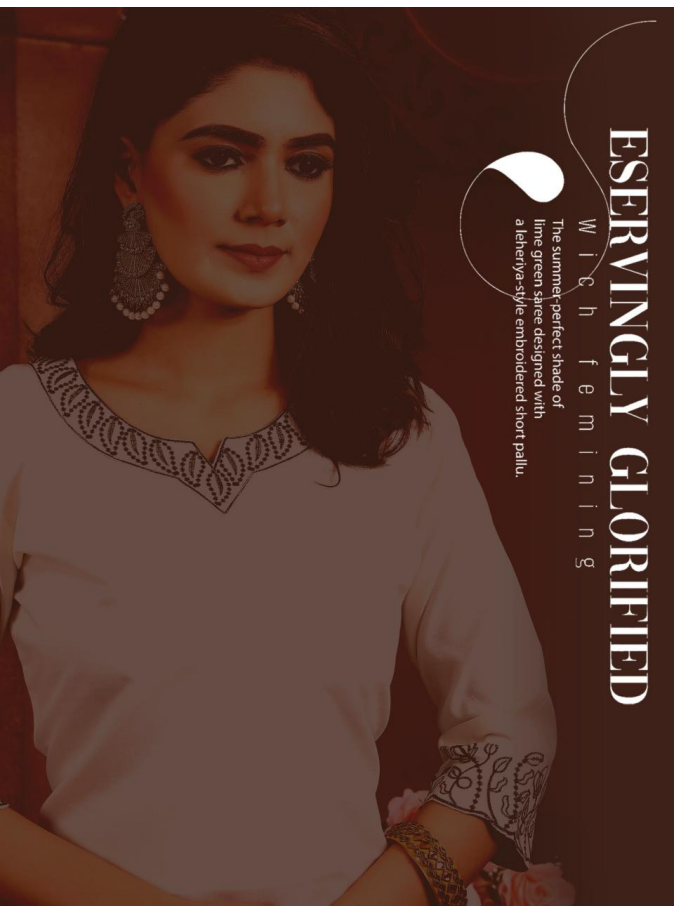

# ESERVINGLY GLORIIFIED

W I C H f e m i n i n g

The summer perfect shade of  
lime green saree designed with  
a lehenga-style embroidered short pallu.

KRISHNA  
TRENDZ

Shilpa

Vol-2