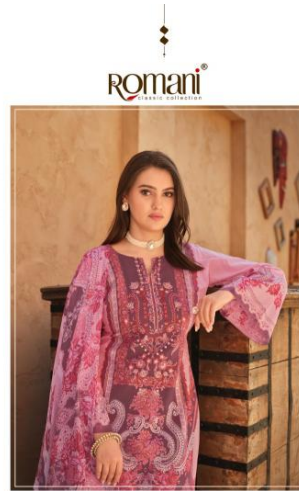

ROMANI  
FABRIC COLLECTION

◆◆ // 1092-001 ◆◆ There is something more to an ordinary look, all you need is the right look!

romani®  
CLASSIC COLLECTION  
AARZU  
VOL-09

1. Model shown is wearing size 36/34. All sizes are available in the same price range.

Elegance  
is Elimination

◆◆◆ // 1092-007 Questo è un modello di fantasia. Per informazioni sui prezzi e sui termini di vendita, visitate il sito Romani.

**ROMANI**  
FASHION DESIGNER

FASHION CONNECTION

There are two models. Each model features one view. The size shown  
is for the model. The model is wearing a size 36. The model is wearing  
a size 36. The model is wearing a size 36.