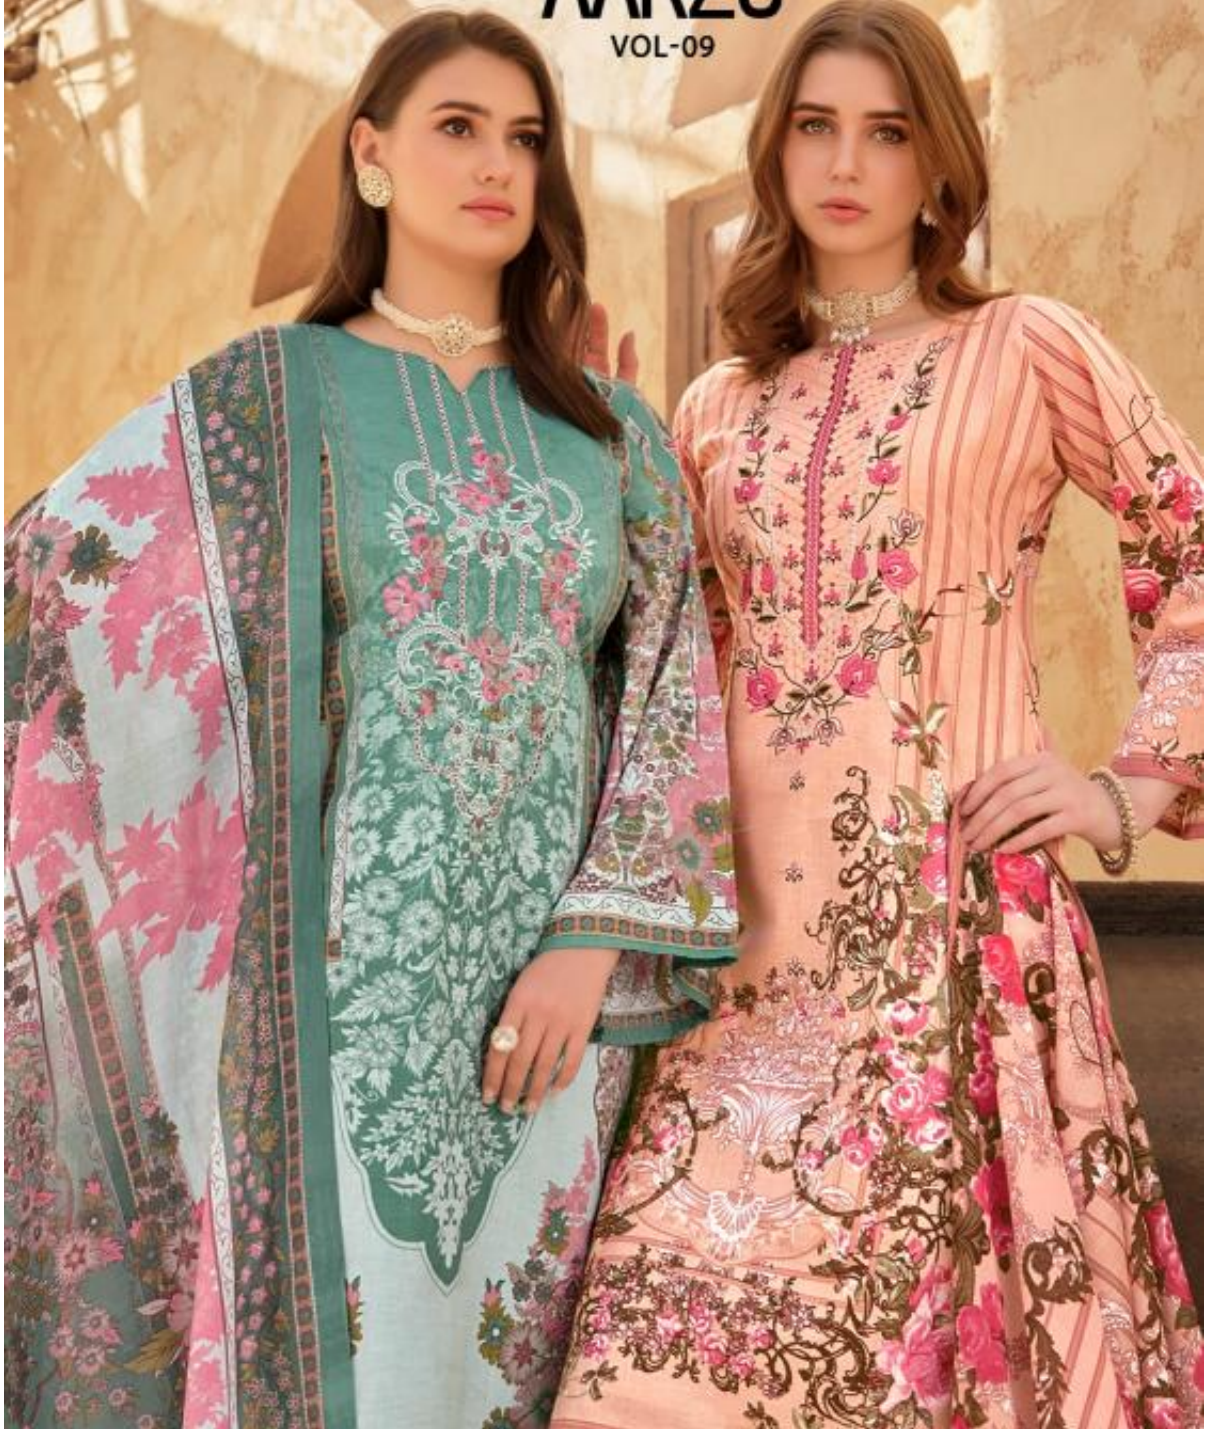

Romani®
classic collection

AARZU

VOL-09