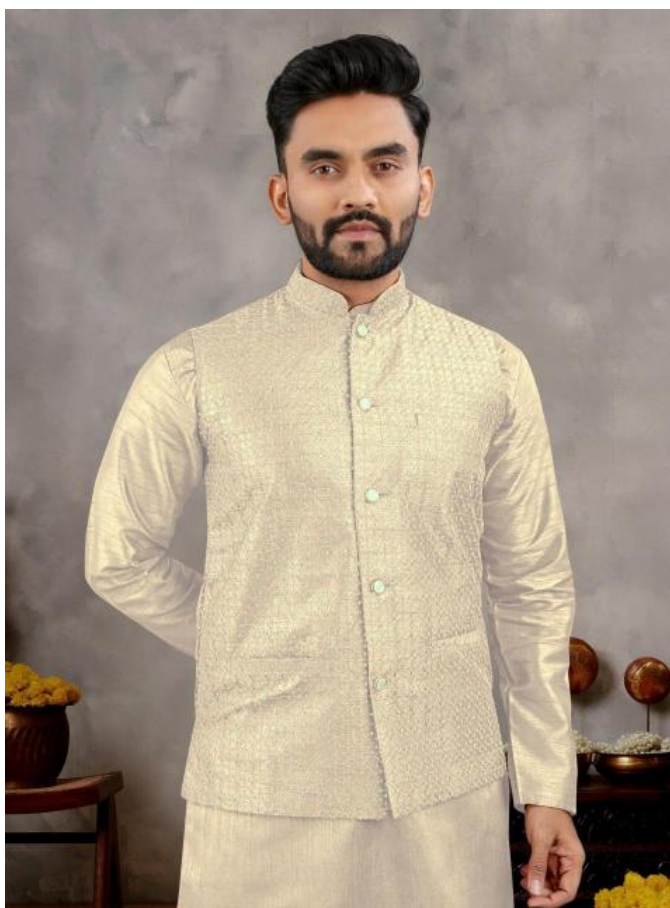

	MEN'S KURTA SIZE CHART				
SIZE	CHEST	SHOULDER	LENGTH	WAIST	HIP
M	41	17	40	39	43
L	43	17.5	41	41	45
XL	45	18	42	43	47
XXL	47	18.5	42	45	49

1001

1002

1003

1004

1005

1006