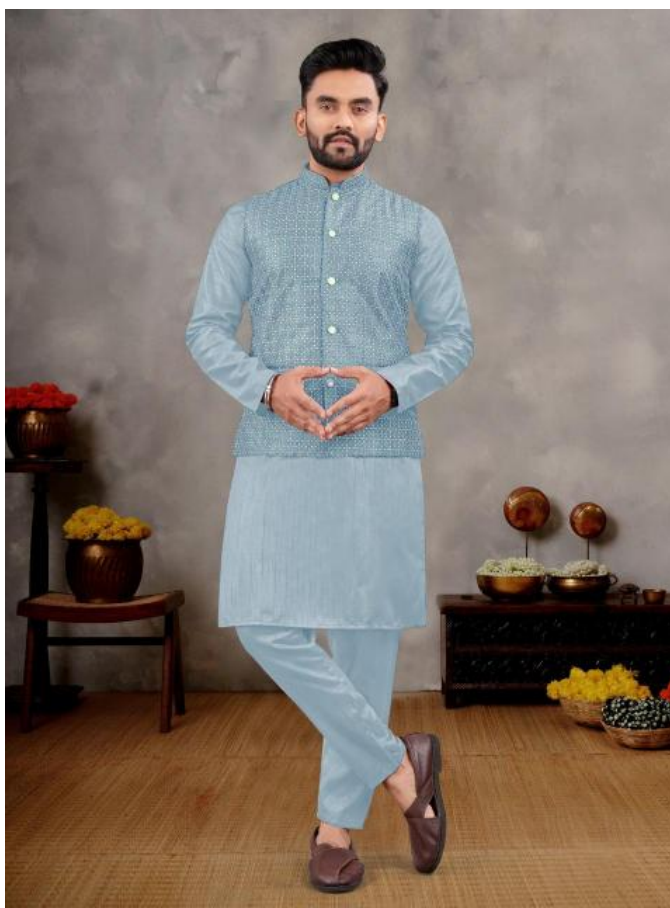

	MEN'S KURTA SIZE CHART				
SIZE	CHEST	SHOULDER	LENGTH	WAIST	HIP
M	41	17	40	39	43
L	43	17.5	41	41	45
XL	45	18	42	43	47
XXL	47	18.5	42	45	49

1001

1002

1003

1004

1005

1006