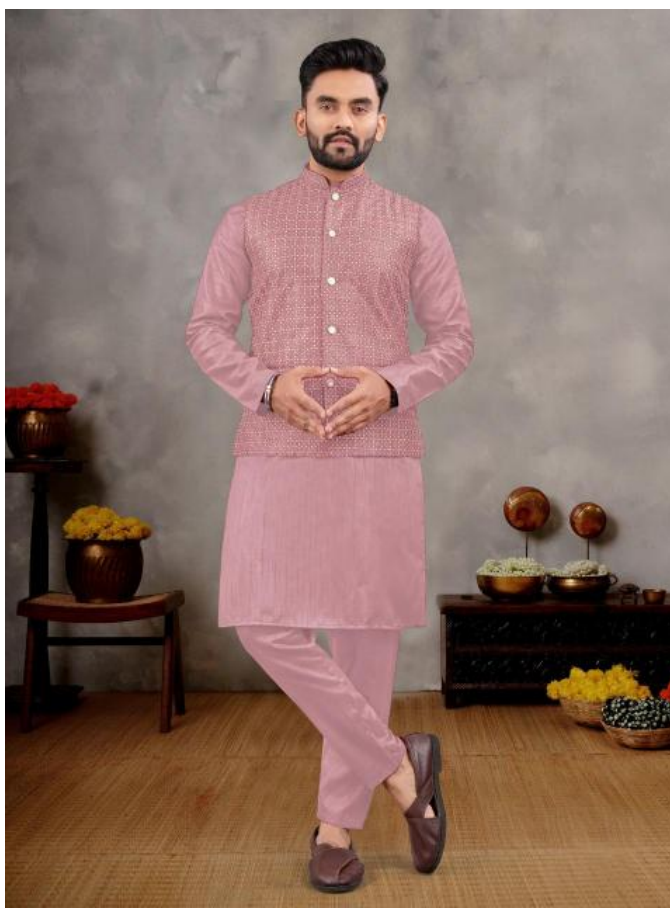

	MEN'S KURTA SIZE CHART				
SIZE	CHEST	SHOULDER	LENGTH	WAIST	HIP
M	41	17	40	39	43
L	43	17.5	41	41	45
XL	45	18	42	43	47
XXL	47	18.5	42	45	49

1001

1002

1003

1004

1005

1006