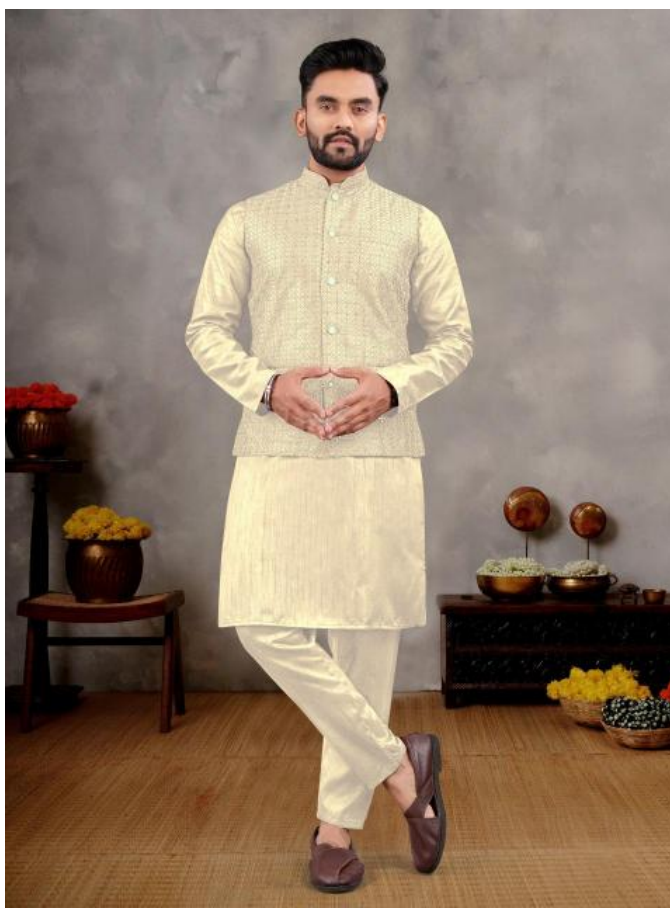

	MEN'S KURTA SIZE CHART				
SIZE	CHEST	SHOULDER	LENGTH	WAIST	HIP
M	41	17	40	39	43
L	43	17.5	41	41	45
XL	45	18	42	43	47
XXL	47	18.5	42	45	49

1001

1002

1003

1004

1005

1006