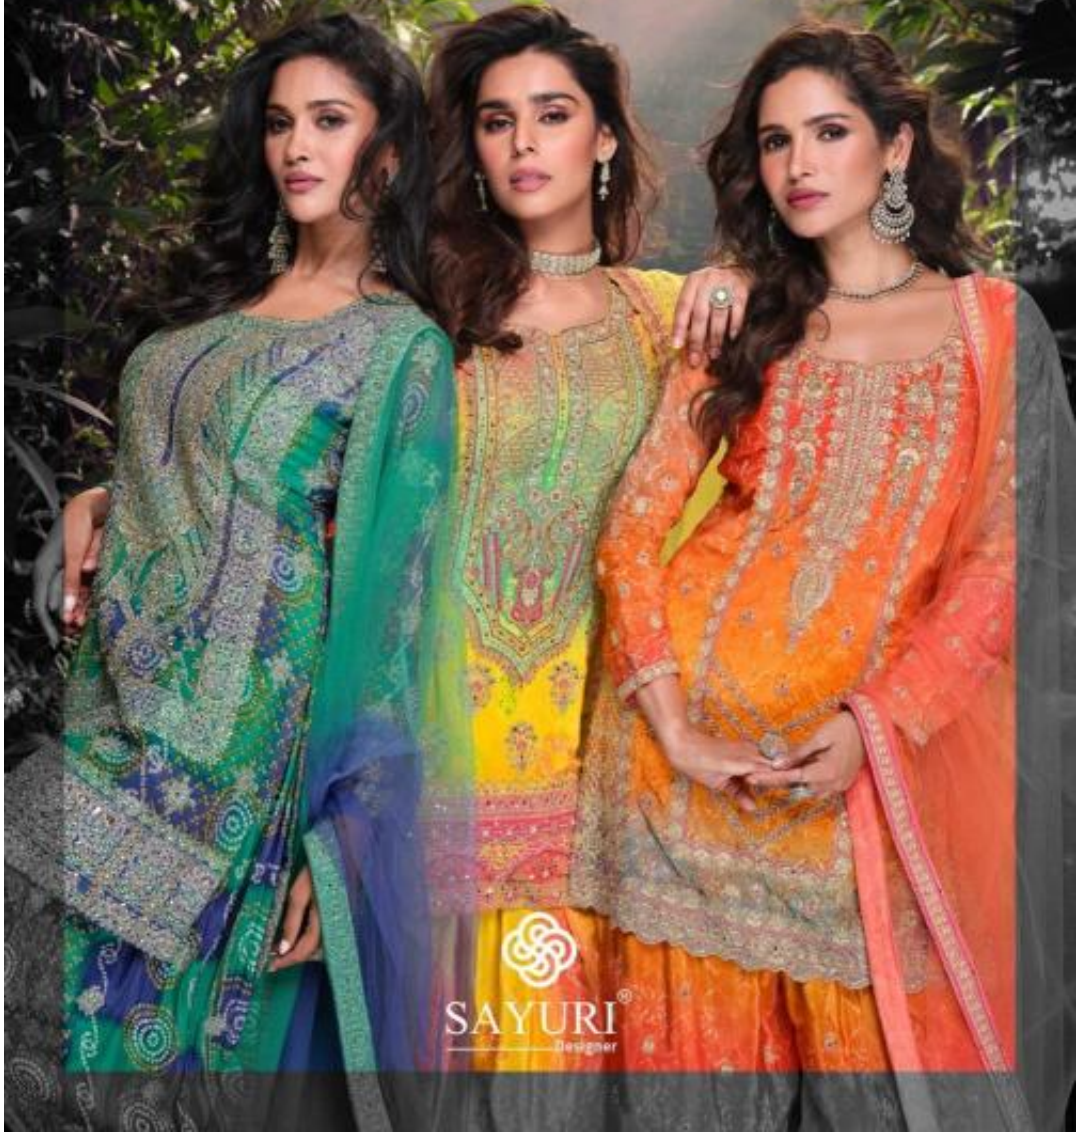

CARNIVAL

SAYURI[®]
Designer

VIGO

D NO : 5723

SAYURI[®]
Designer

LUXURIOUS

D NO : 5723

Creating new
style & design everyday

SAYURI[®]
Designer

D NO : 5725

Blast of bright colors-one of
this season's most favorite fashion trends

SAYURI
Designer

Powerful prints & patterns a
fashion trend for the daring fashionista

D NO : 5725

5723

5724

5725

SAYURI[®]
Designer

CARNIVAL