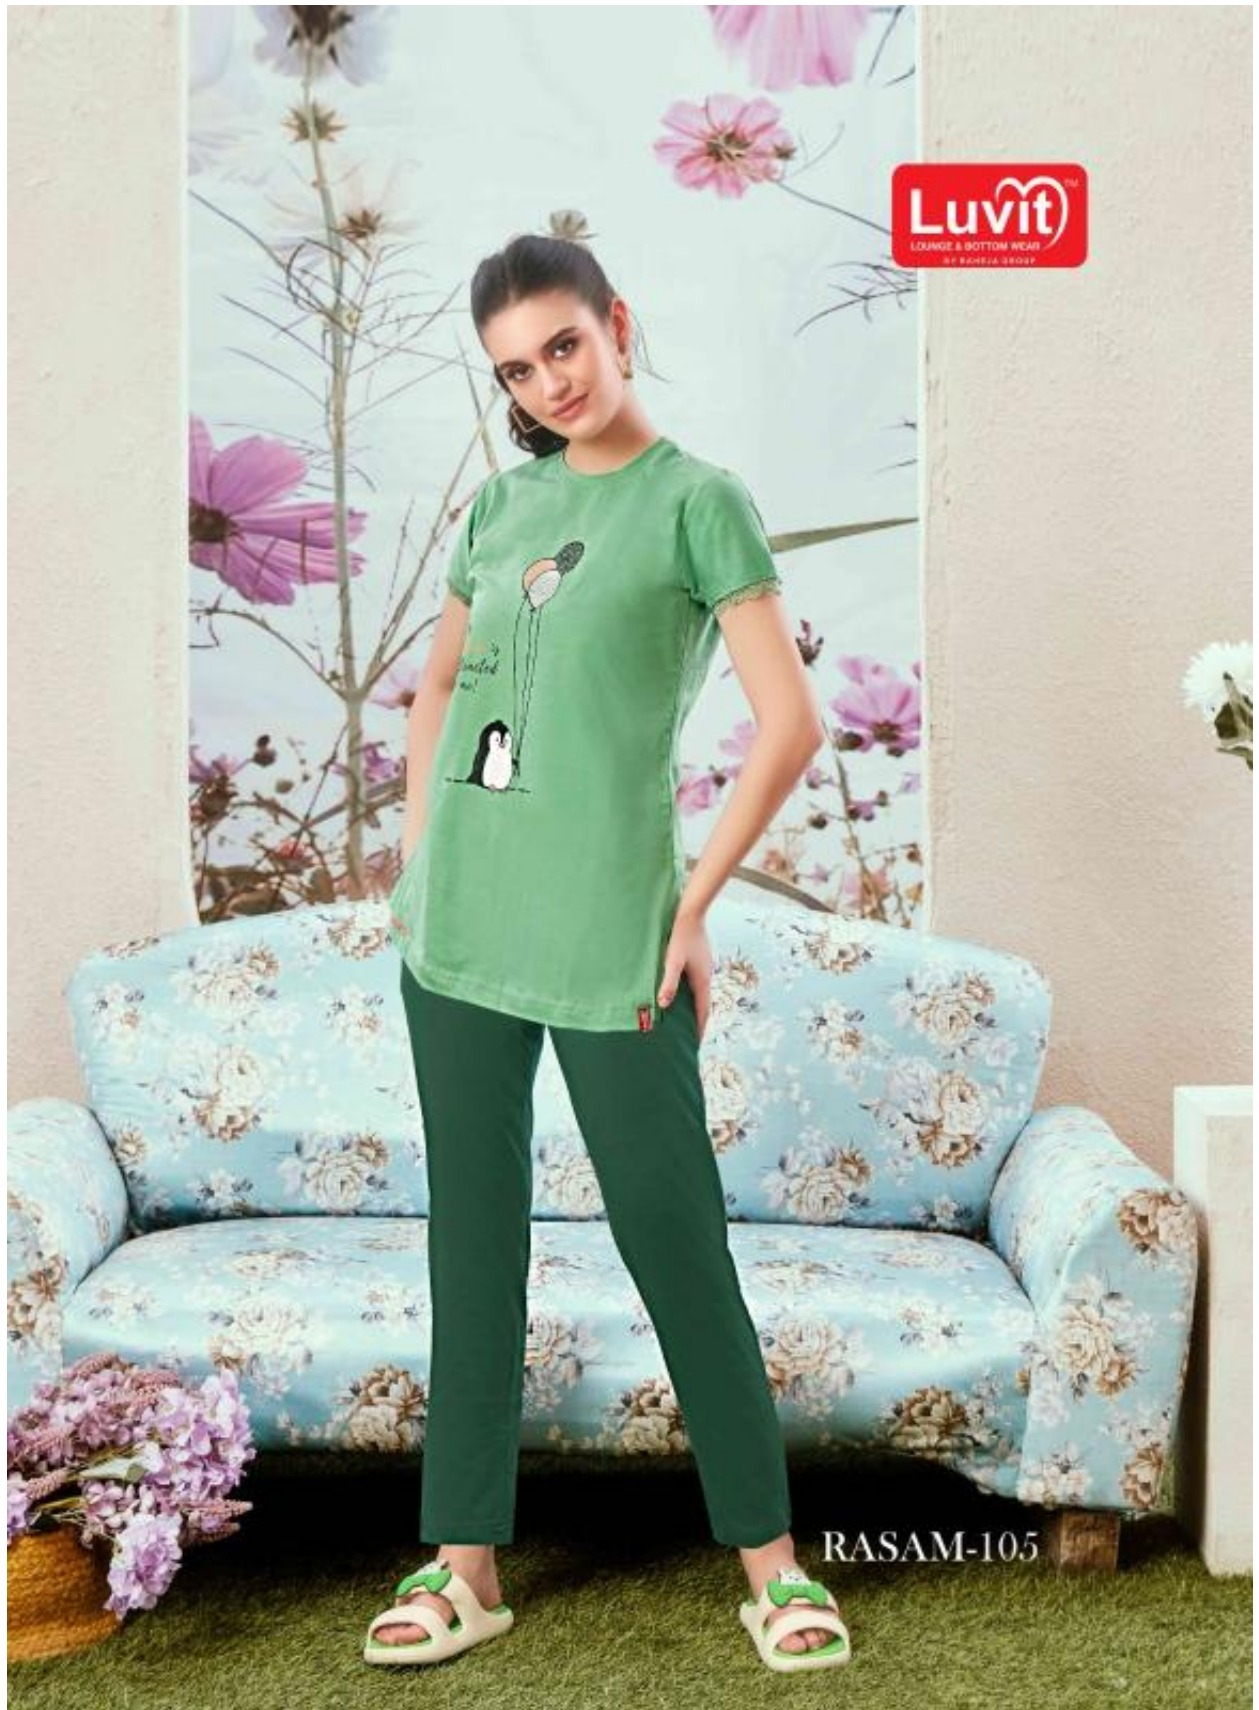

Luvit^{TM}
LOUNGE & BOTTOM WEAR
BY KACHELA GROUP

RASAM-105