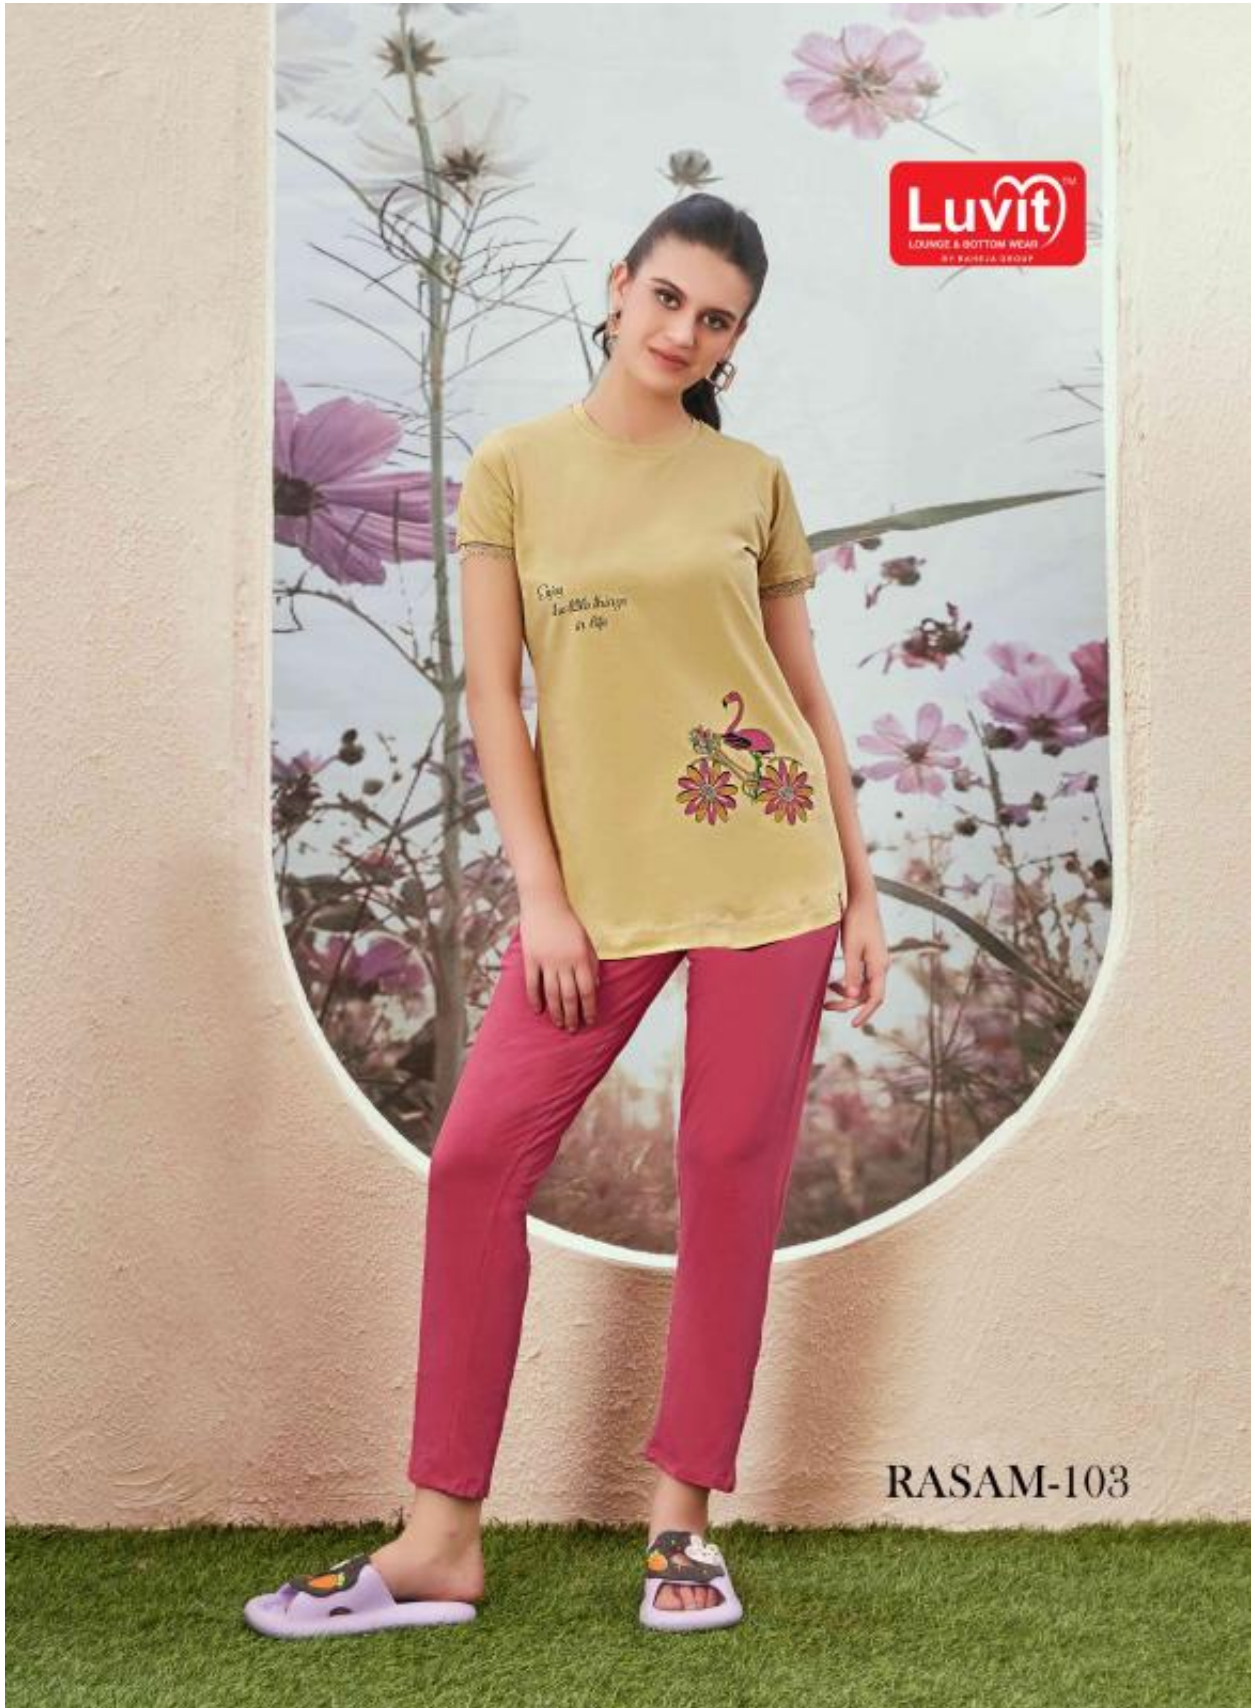

Luvit^{TM}
LOUNGE & BOTTOM WEAR
BY PAMELA GROUP

Enjoy
the little things
in life

RASAM-103