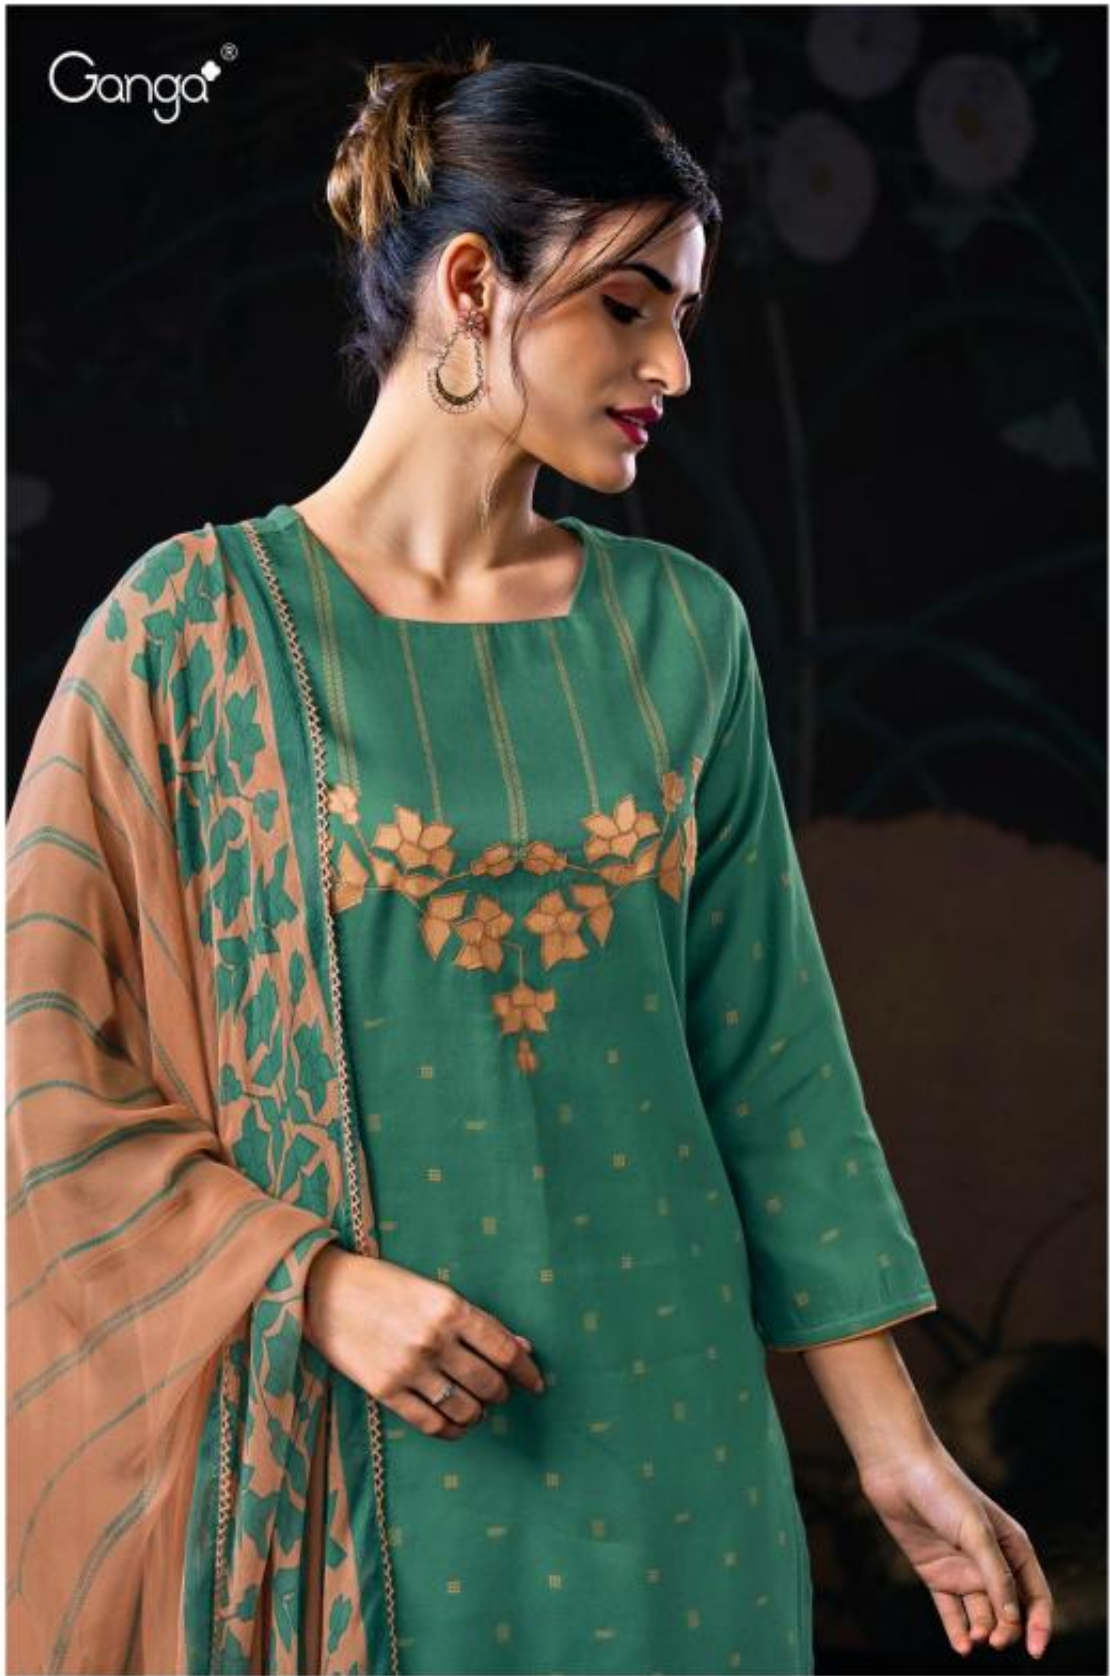

S3137-C

S3137-C

S3137-D

Ganga®

Ganga®

S3137-B

S3137-A

Ganga®
Anliya
S3137

Ganga®

Ganga®

PRODUCT NAME	ANLIYA
D.NO.	S3137
DESCRIPTION	<p>TOP PREMIUM COTTON SATIN PRINTED WITH HAND EMBROIDERY, SILK PRINTED BORDER AND CROCHET LACE.</p> <p>BOTTOM PREMIUM COTTON SATIN SOLID COLOR.</p> <p>DUPATTA PREMIUM PURE CHIFFON PRINTED WITH CROCHET LACE.</p>
HSN CODE	520851
WHOLESALE PRICE	1705/- EACH+GST(EXTRA)