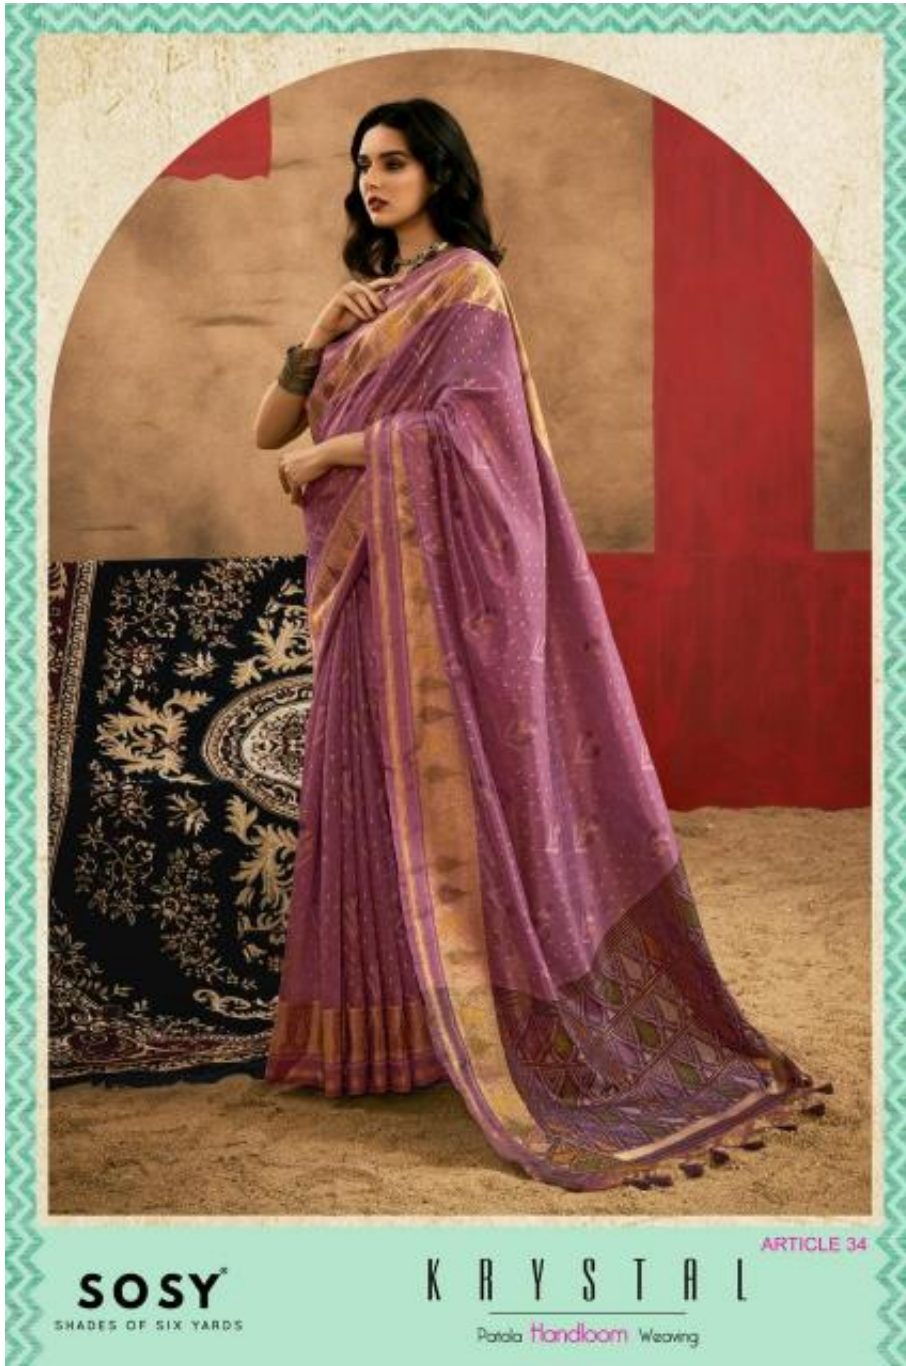

article 34

article 35

article 36

SOSY

SHADES OF SIX YARDS

K R Y S T A L

Patala Handloom Weaving

ARTICLE 34