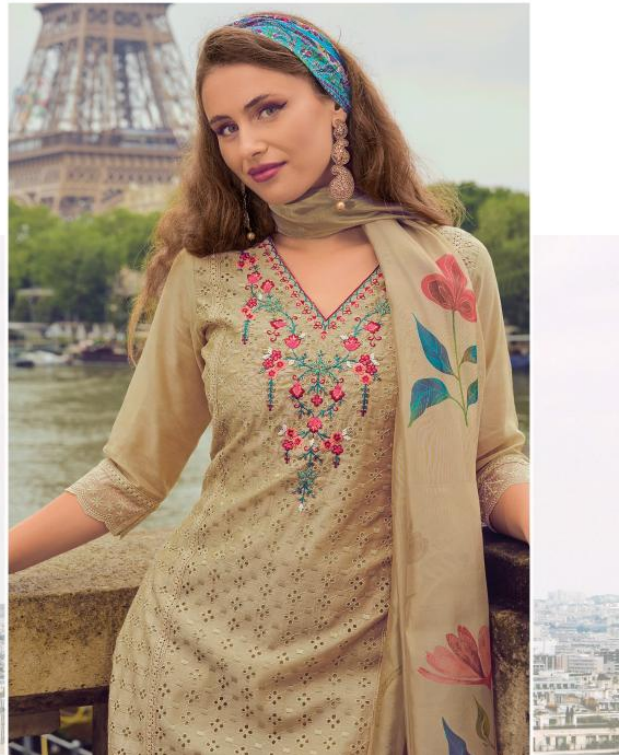

21405

LILY&LALI®
GULS PRIDE
A PRODUCT OF FORTIS GROUP