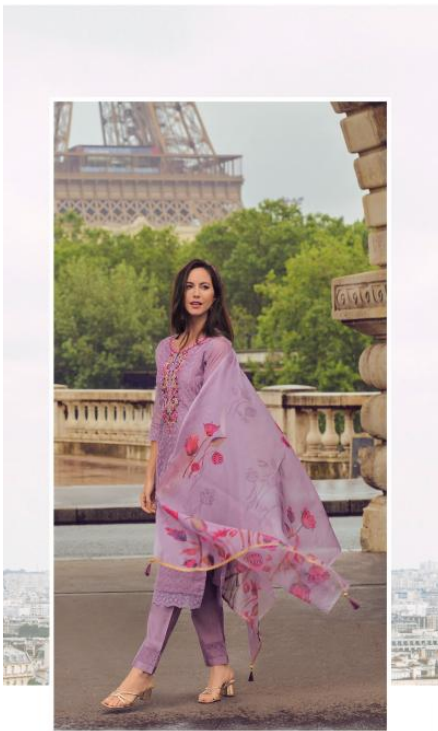

LILY&LALI®  
GULS PRIDE  
A PRODUCT OF FRENZ GROUP

■■■ BEAUTYFUL FASHION ■■■

21403

BEAUTIFUL FASHION

LILY&LALI®  
GULS PRIDE  
A PRODUCT OF FIONA'S GROUP

LILY&LALI®  
GULS PRIDE  
A PRODUCT OF SINDI GROUP

STYLISH ELEGANCE