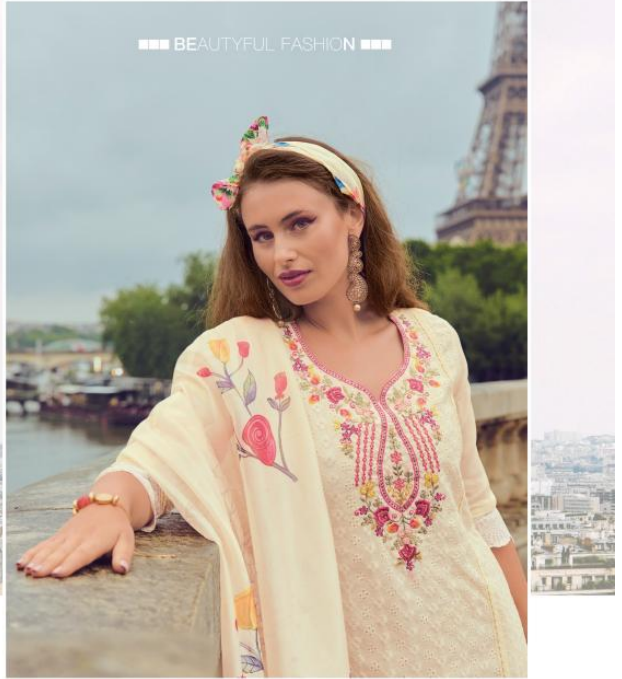

BEAUTIFUL FASHION

LILY&LALI
GULSPRIDE
A PRODUCT OF HILTI GROUP