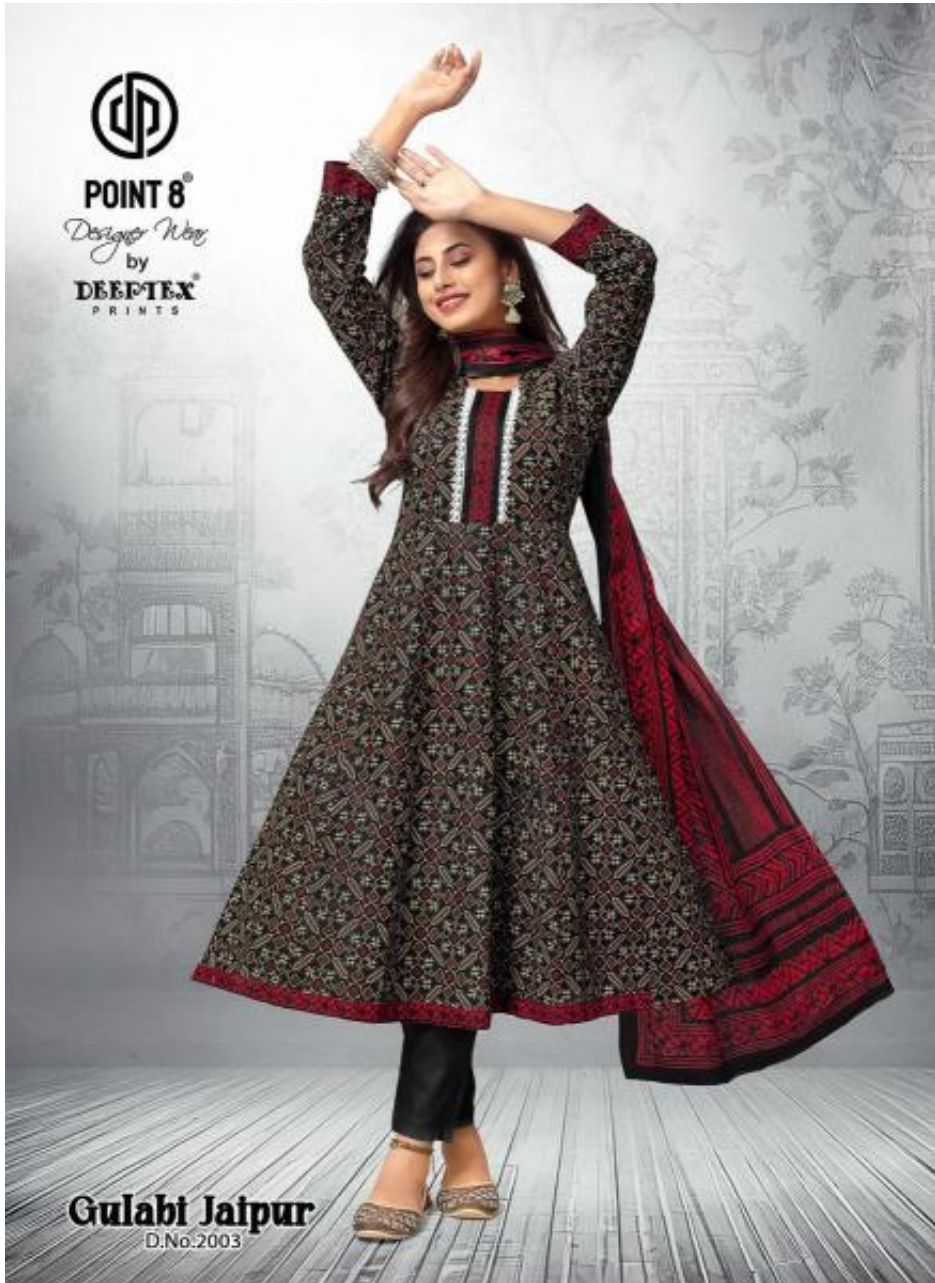

**POINT 8**

*Designer Wear*  
by

**DEEPTEX**  
PRINTS

**Gulabi Jaipur**  
D.No.2002

**POINT 8**  
*Designer Wear*  
by  
**DEEPTEX**  
PRINTS

# Gulabi Jaipur

Vol.02

**POINT 8**

*Designer Wear*  
by

**DEEPTEX**  
PRINTS

**Gulabi Jaipur**  
D.No.2002

**POINT 8**  
*Designer Wear*  
by  
**DEEPTEX**  
PRINTS

**Gulabi Jaipur**  
D.No:2003