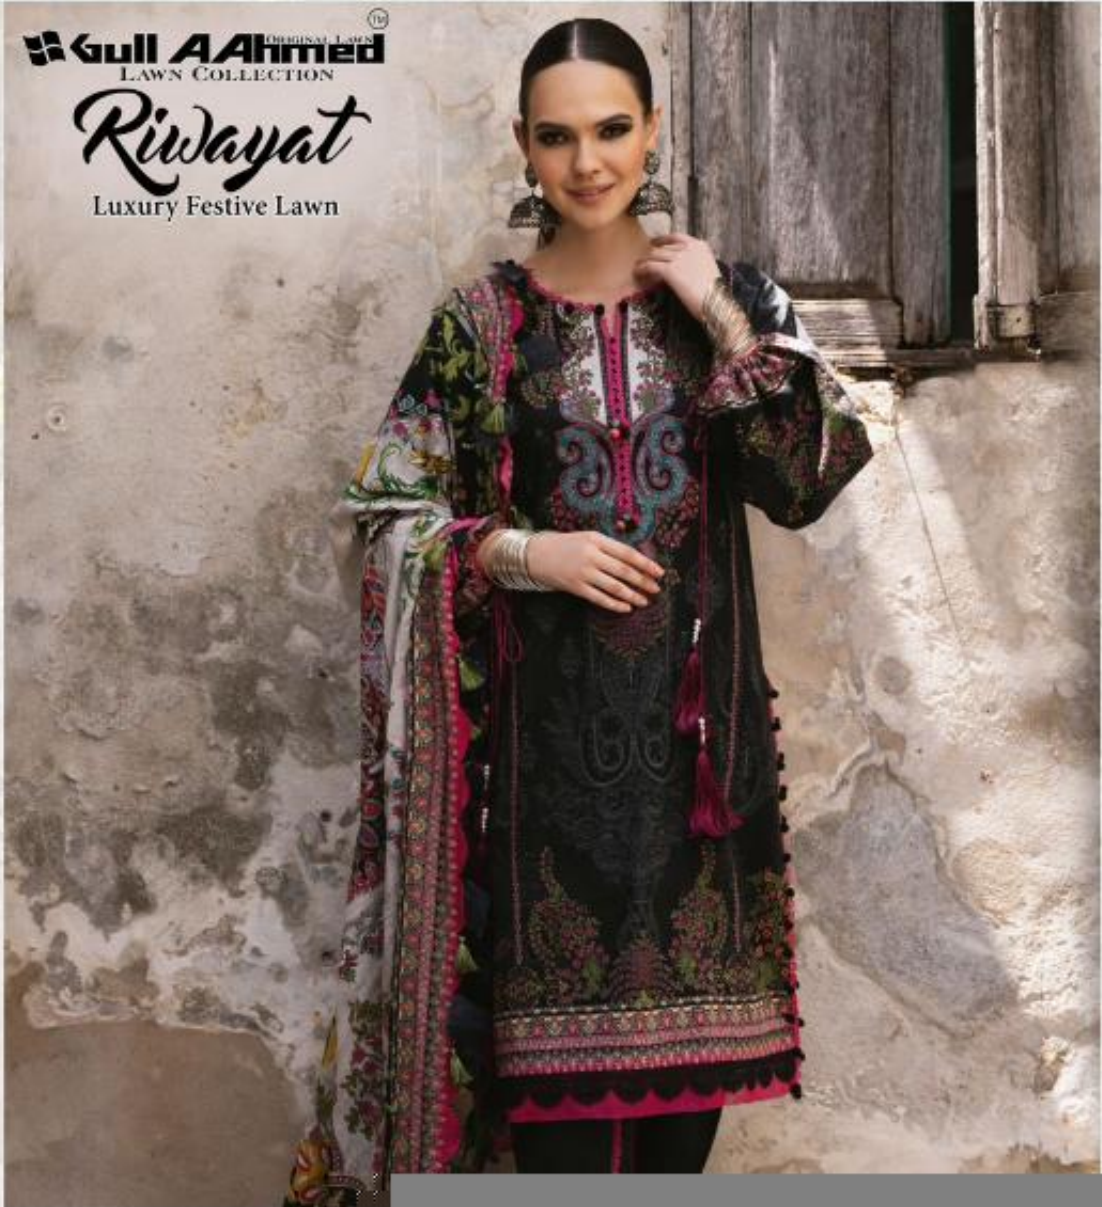

Gull Ahmed ORIGINAL LAINS
LAWN COLLECTION

Riwayat

Luxury Festive Lawn