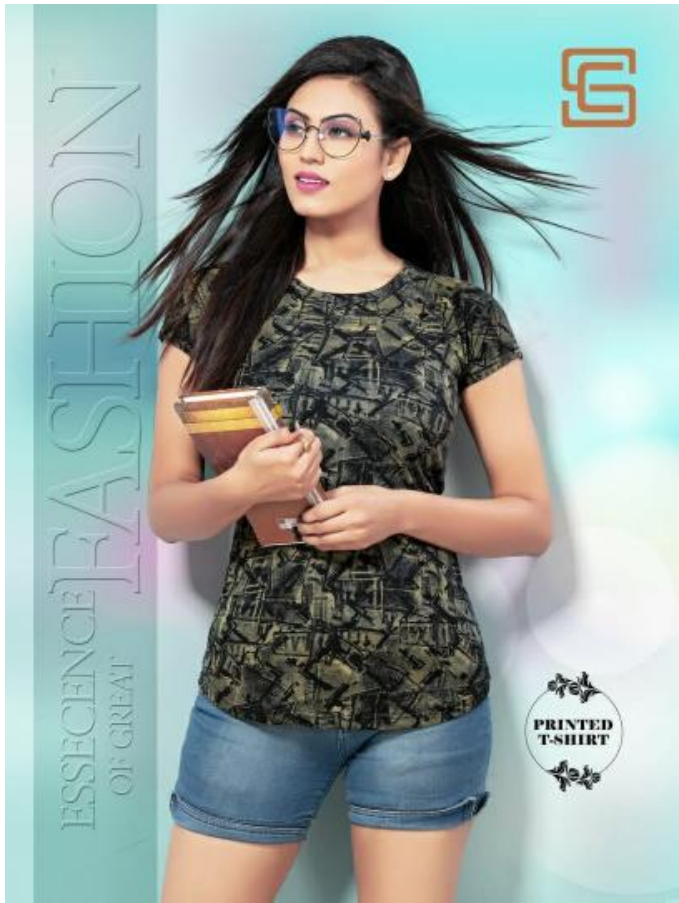

ESSENCE OF GREAT FASHION

PRINTED T-SHIRT