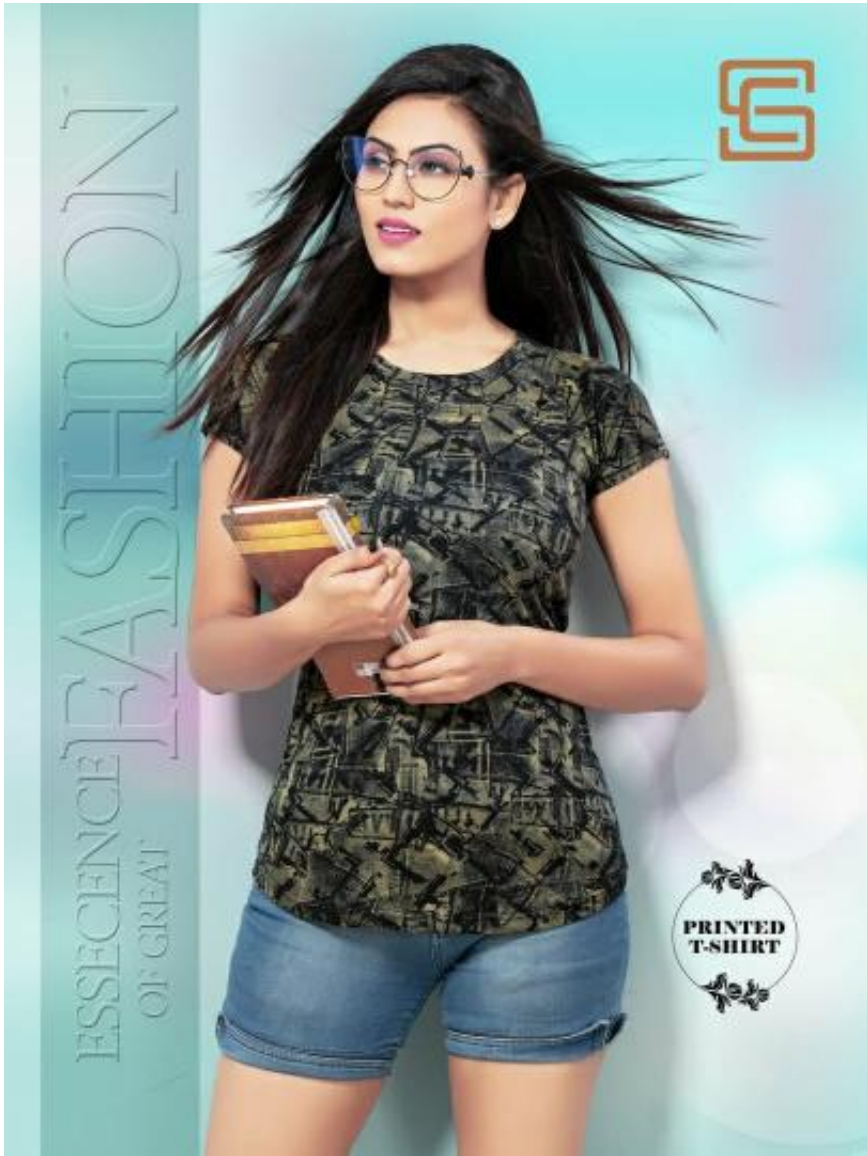

ESSENCE OF GREAT FASHION

PRINTED T-SHIRT

KANCHI

D.NO:1900

**PRINTED
HALF
SLEEVE
T-SHIRT**

XL
2XL
3XL

FASHION

**NEW
FASHION
STYLE**

*the sparkling beauty of dress will
work magic on everything in your
surroundings. the only real object in
the world if you've got that she
is made from a*

PRINTED
T-SHIRT

Winners
NEVER QUIT
AND
Quitters
NEVER WIN

ESSENCE OF GREAT FASHION

PRINTED T-SHIRT