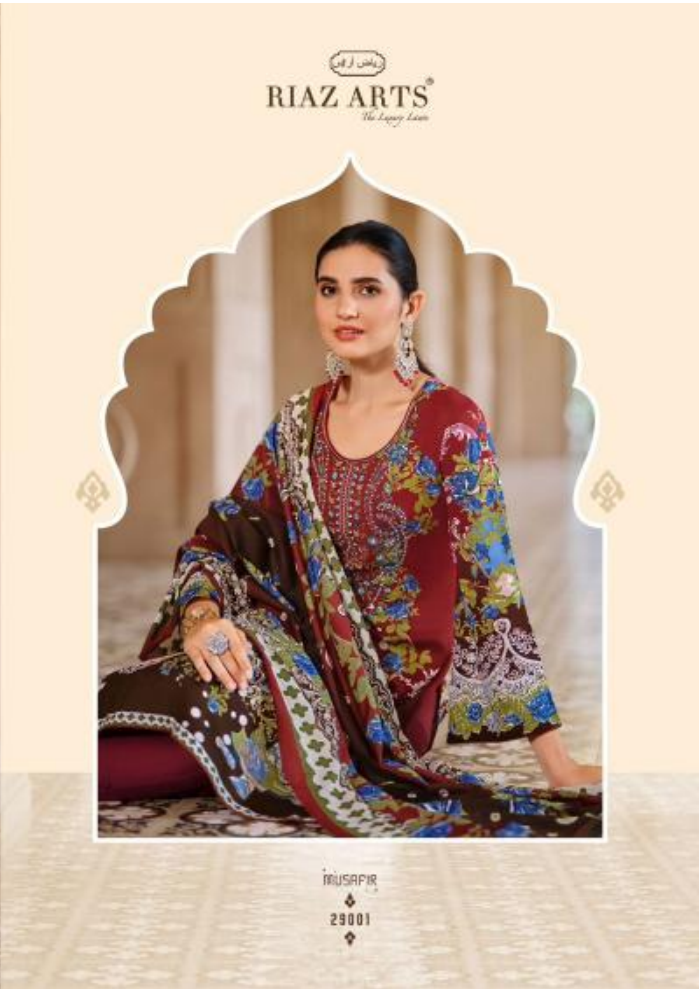

MUSAFIR

29007

A smaller, framed version of the woman in the floral dress, positioned within a decorative, scalloped archway. The archway is set against a light beige background. The text and brand information are located above the image, and the image itself is centered within the archway.