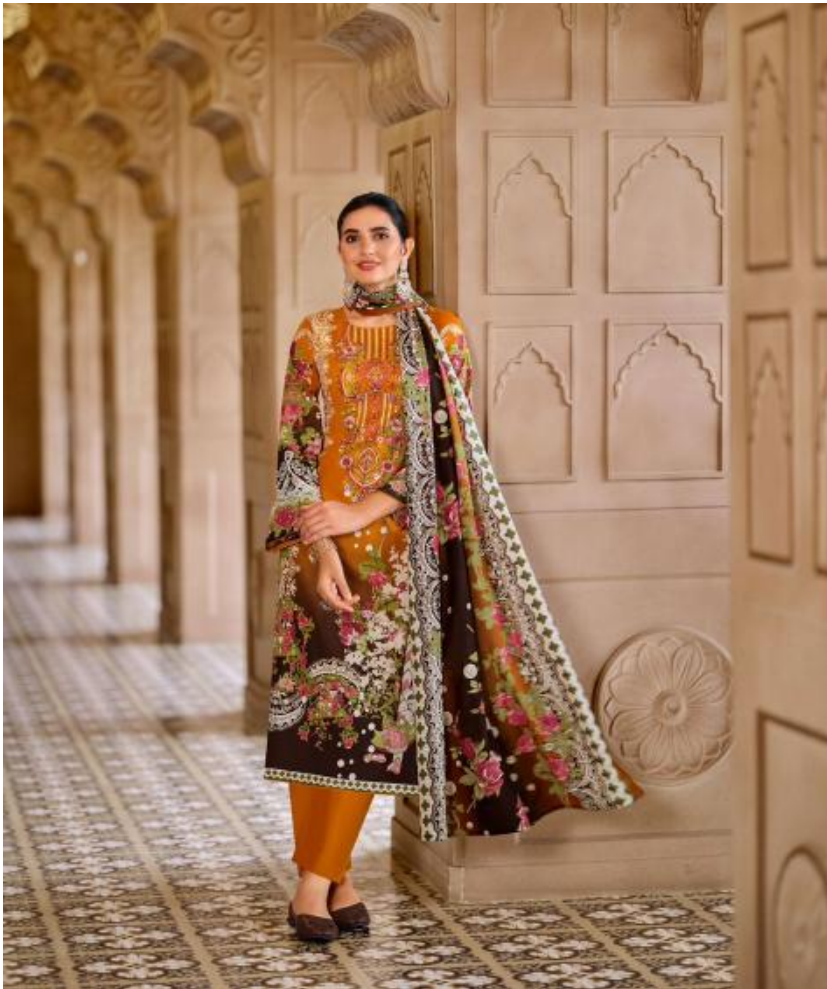

ریاض آرٹس
RIAZ ARTS
The Legacy Lives

MUSAFIR
◆
29004
◆