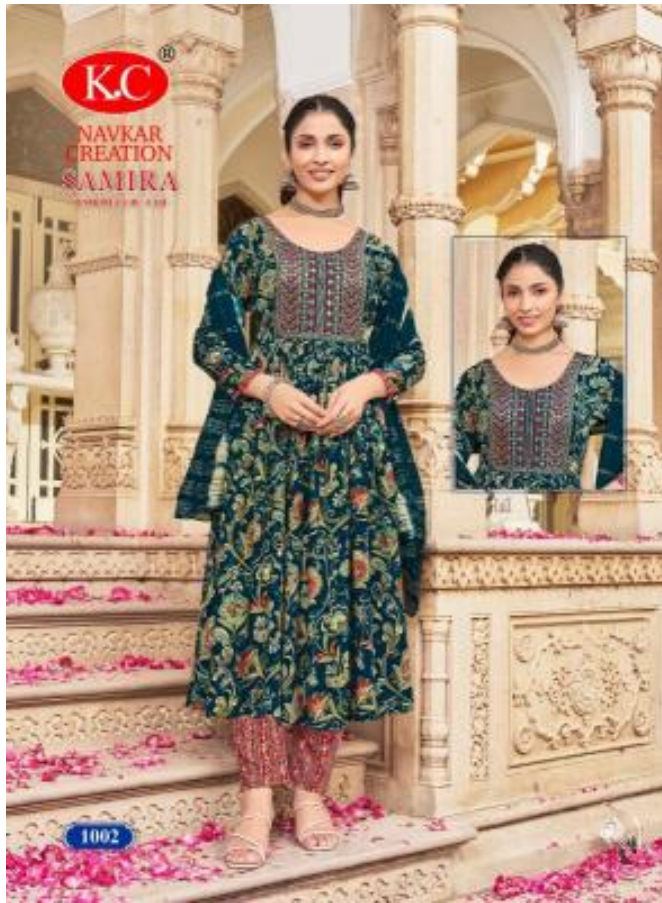

KC
NASKAR
CREATION

SAMIRA
UMBRELLA CUT
VOL-01

KC

NAVKAR
CREATION
SAMIRA
DESIGNED BY KC

1001

1001

1002

1003