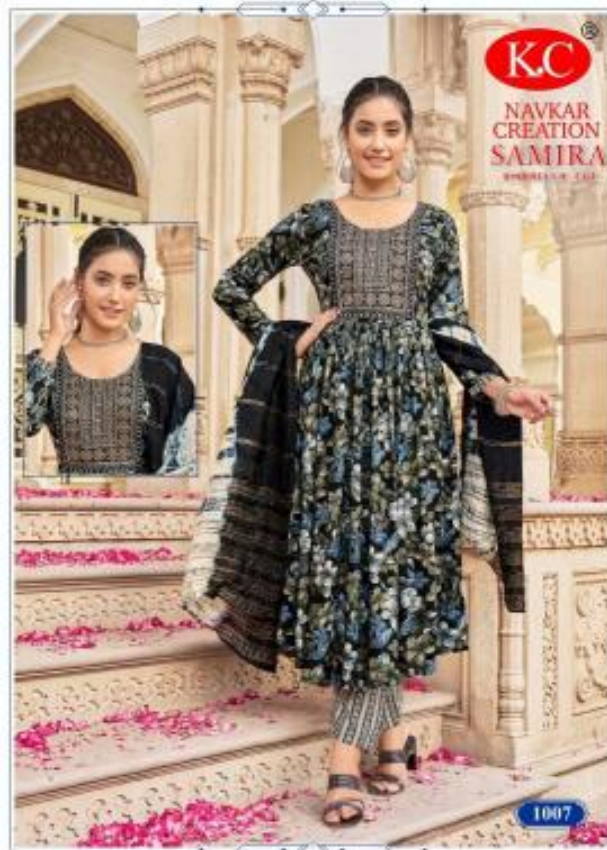

KC
NASKAR
CREATION

SAMIRA
UMBRELLA CUT
VOL-01

KC

NAVKAR
CREATION
SAMIRA
DESIGNED BY KC

1001

1001

1002

1003