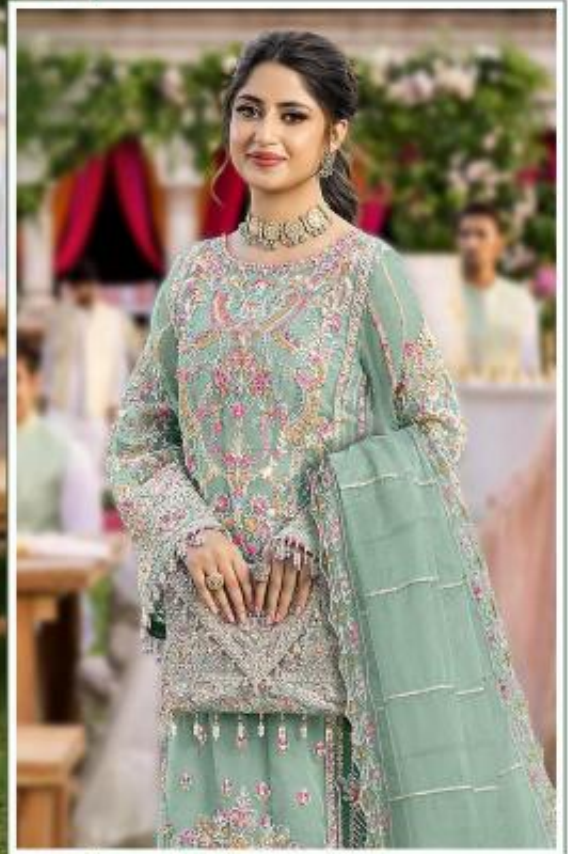

TOP:- ORGANZA SILK
WITH EMBROIDERY
DUPATTA:- ORGANZA SILK
WITH EMBROIDERY
BOTTOM / INNER:- SANTOON

K-5053

TOP:- ORGANZA SILK WITH EMBROIDERY
DUPATTA:- ORGANZA SILK WITH EMBROIDERY
BOTTOM / INNER:- SANTOON

K-5053

K-5053-B

K-5053-C

K-5053-D

TOP:- ORGANZA SILK
WITH EMBROIDERY
DUPATTA:- ORGANZA SILK
WITH EMBROIDERY
BOTTOM / INNER:- SANTOON

K-5053-C

TOP:- ORGANZA SILK
WITH EMBROIDERY
DUPATTA:- ORGANZA SILK
WITH EMBROIDERY
BOTTOM / INNER:- SANTOON