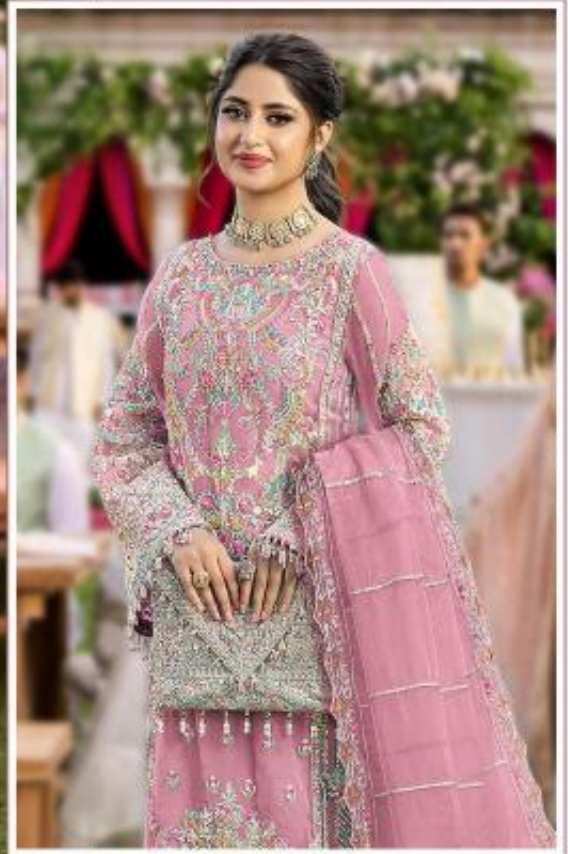

TOP:- ORGANZA SILK
WITH EMBROIDERY
DUPATTA:- ORGANZA SILK
WITH EMBROIDERY
BOTTOM / INNER:- SANTOON

K-5053

TOP:- ORGANZA SILK WITH EMBROIDERY
DUPATTA:- ORGANZA SILK WITH EMBROIDERY
BOTTOM / INNER:- SANTOON

K-5053

K-5053-B

K-5053-C

K-5053-D

TOP:- ORGANZA SILK
WITH EMBROIDERY
DUPATTA:- ORGANZA SILK
WITH EMBROIDERY
BOTTOM / INNER:- SANTOON

K-5053-C

TOP:- ORGANZA SILK
WITH EMBROIDERY
DUPATTA:- ORGANZA SILK
WITH EMBROIDERY
BOTTOM / INNER:- SANTOON