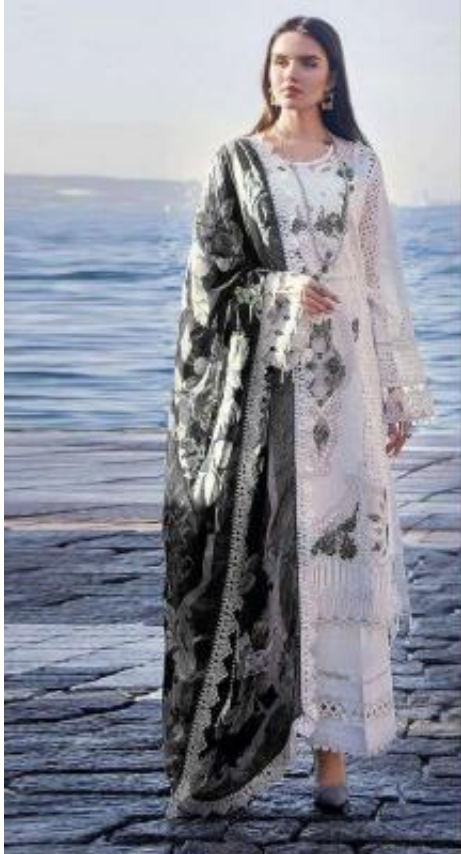

TOP - LAWN COTTON HEAVY EMBROIDERED
BOTTOM - SEMI LAWN COTTON
DUPATTA - MAL COTTON DIGITAL PRINTED

B - 102 A

B - 102 B

B - 102 C

Bilqis
By Anam Qureshi
PAKISTANI CONCEPT

TOP - LAWN COTTON HEAVY EMBROIDERED

BOTTOM - SEMI LAWN COTTON

DUPATTA - MAL COTTON DIGITAL PRINTED

B-102 C

Bilqis
By Anam Shah
PAKISTANI CONCEPT

TOP - LAWN COTTON HEAVY EMBROIDERED

BOTTOM - SEMI LAWN COTTON

DUPATTA - MAL COTTON DIGITAL PRINTED

B-102 A

Bilqis
By Anam Qazi
PAKISTANI CONCEPT

TOP - LAWN COTTON HEAVY EMBROIDERED

BOTTOM - SEMI LAWN COTTON

DUPATTA - MAL COTTON DIGITAL PRINTED

B-102 B