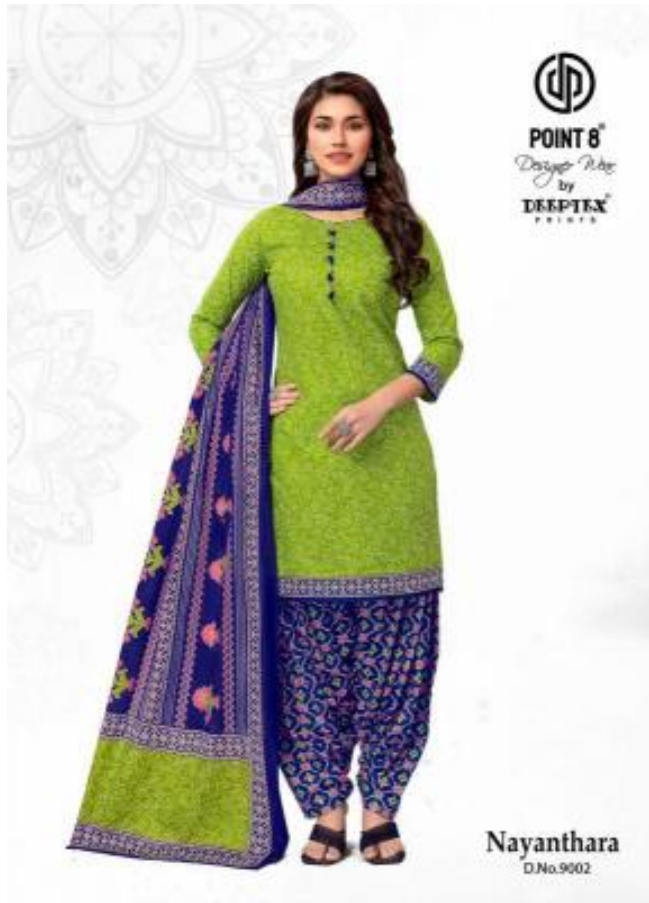

POINT 8
Designs by
DEEPTEX
PRINTS

Nayanthara
D.No.9002