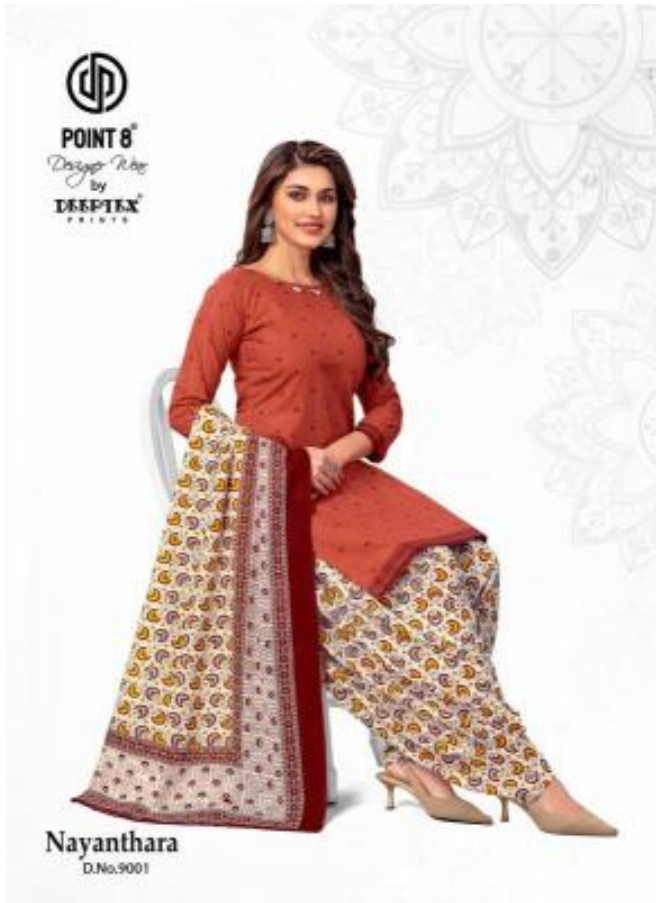

POINT 8[®]
Designer Wear
by
DEEPTEX[®]
PRINTS

Nayanthara
D.No.9005

POINT 8
Designs Made
by
DEEPTEX
PRINTS

Nayanthara
D.No.9010

POINT 8
Designer Wear
by
DEEPTEX
PUNE

Nayanthara
D.No.9009

POINT 8[®]
Designs by
DEEPTEX[®]
PRINTS

Nayanthara
D.No.9008

POINT 8
Designs Made
by
DEEPTEX
PRINTS

Nayanthara
D.No.9007

POINT 8
Designs Made
by
DEEPTEX
PRINTS

Nayanthara
D.No.9006

POINT 8
Designs by
DEEPTEX
PRINTS

Nayanthara
D.No.9005

POINT 8
Designs Made
by
DEEPTEX
PRINTS

Nayanthara
D.No.9004

POINT 8
Designs by
DEEPTEX
PRINTS

Nayanthara
D.No.9002

Nayanthara
D.No.9003

Nayanthara
D.No.9001