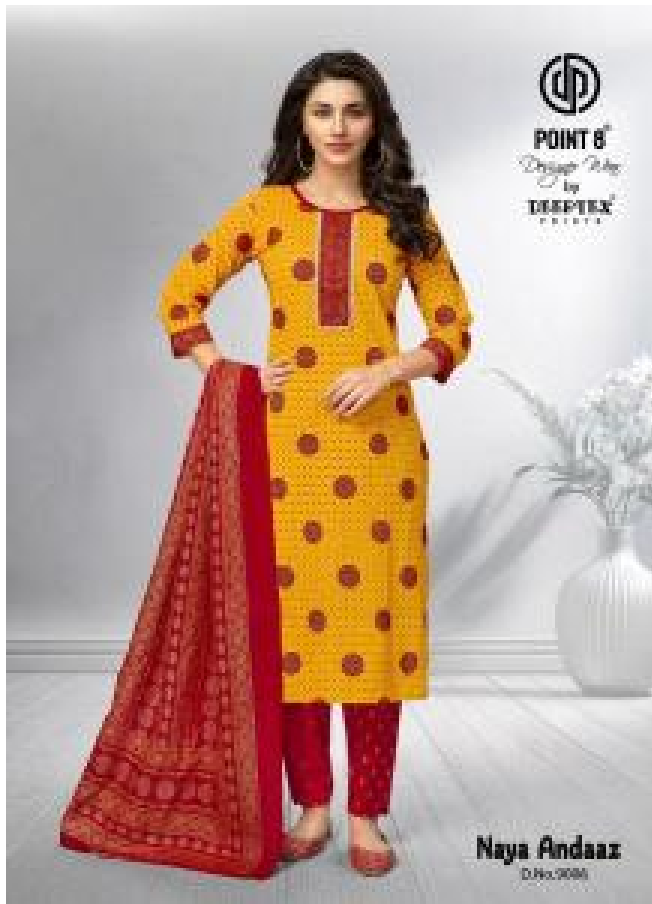

POINT 8
Designs by
DEPTX
PUNJAB

Naya Andaaz
D.No.2006