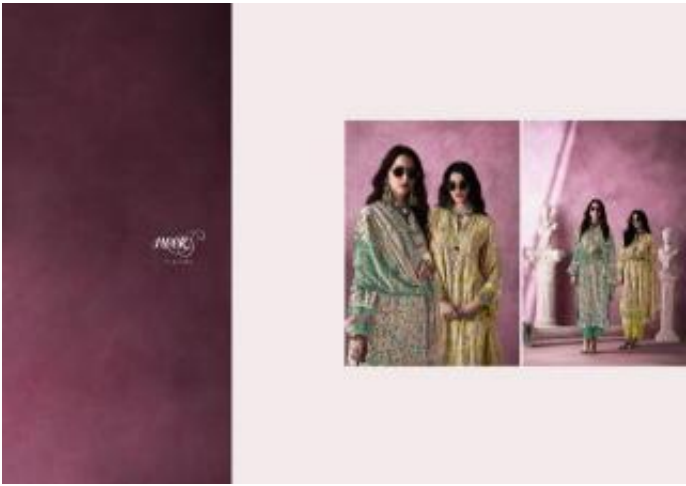

meera  
by meera

2021

4401

4402

4403

4404

4405

4406

*STAR*

STAR

## TOP

FLARE FRONTS WITH ELEGANT WRIST AND ROLLED UP  
HEM AND EMPOREERITY TURTLE NECK ON NECKLINE AND  
POCKET