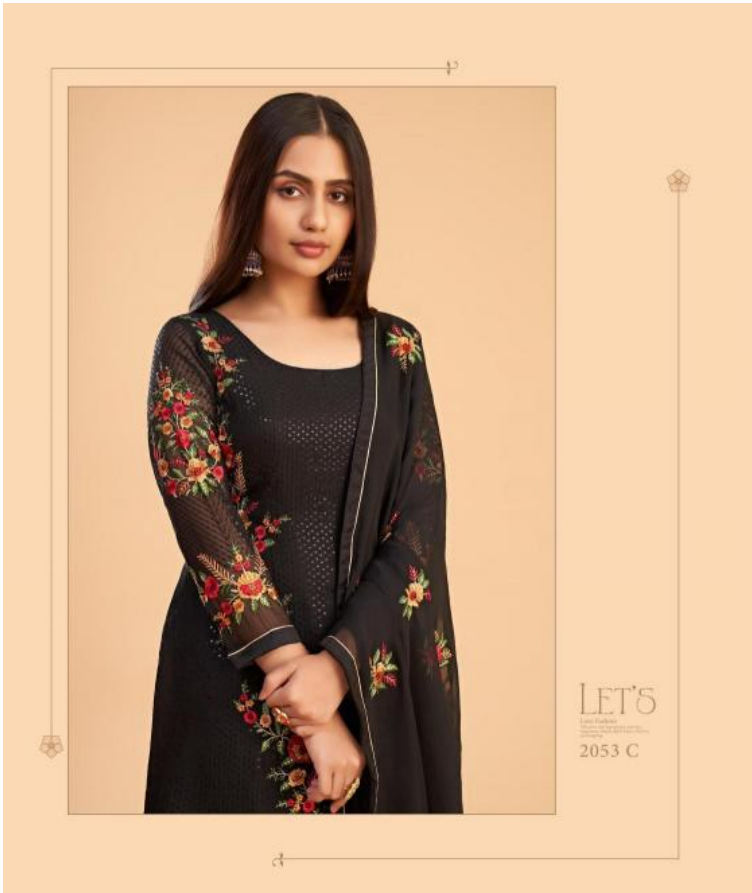

ALIZEH®
BOLD & BEAUTIFUL

ALIZEH®
BOLD & BEAUTIFUL

Zaida

VOL-12

 ALIZEH®
BOLD & BEAUTIFUL

BE
2053 B

ALIZEH
GOLD & RESORT

BE
2053 B

LET'S
2053 C

ALIZEH®
WORLD OF FASHION

BELIEVE
2053 D

BELIEVE

2053 D

ALIZEH
KAL & BEAUTIFUL

ZAIDA VOL 12

RATE LIST

S. NO	ITEM	RATE
2019 A	SHIRT	2295
2019 B	SHIRT	2295
2019 C	SHIRT	2295
2019 D	SHIRT	2295
TOTAL	4 PIECES	9180

FABRIC & WORK DESCRIPTION

QUANTITY TOP WITH COLLAR, SLEEVES, FRONT AND BACK (UNBUSTED), 3/4 LENGTH WAIST & BOTTOM, LENGTH TO WAIST WITH BOTTOM WAIST.

SIZE DETAILS

TOP - WAIST FITTED UP TO SIZE 30" BUST

QUANTITY - 0.25 (PCS)

ALIZEH
HOLD & BEAUTIFUL

2053 A

2053 B

2053 C

2053 D