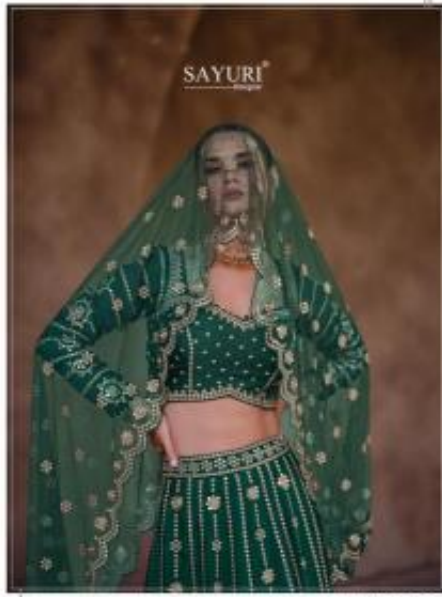

SAYURI

CODE - 5396