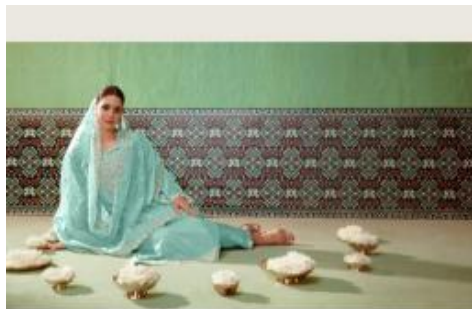

URBAN ELEGANCE
KISHORI
001