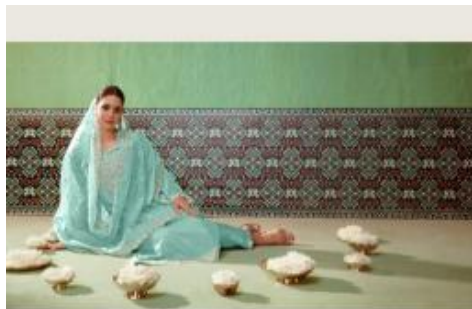

URBAN ELEGANCE
KISHKISHI
001