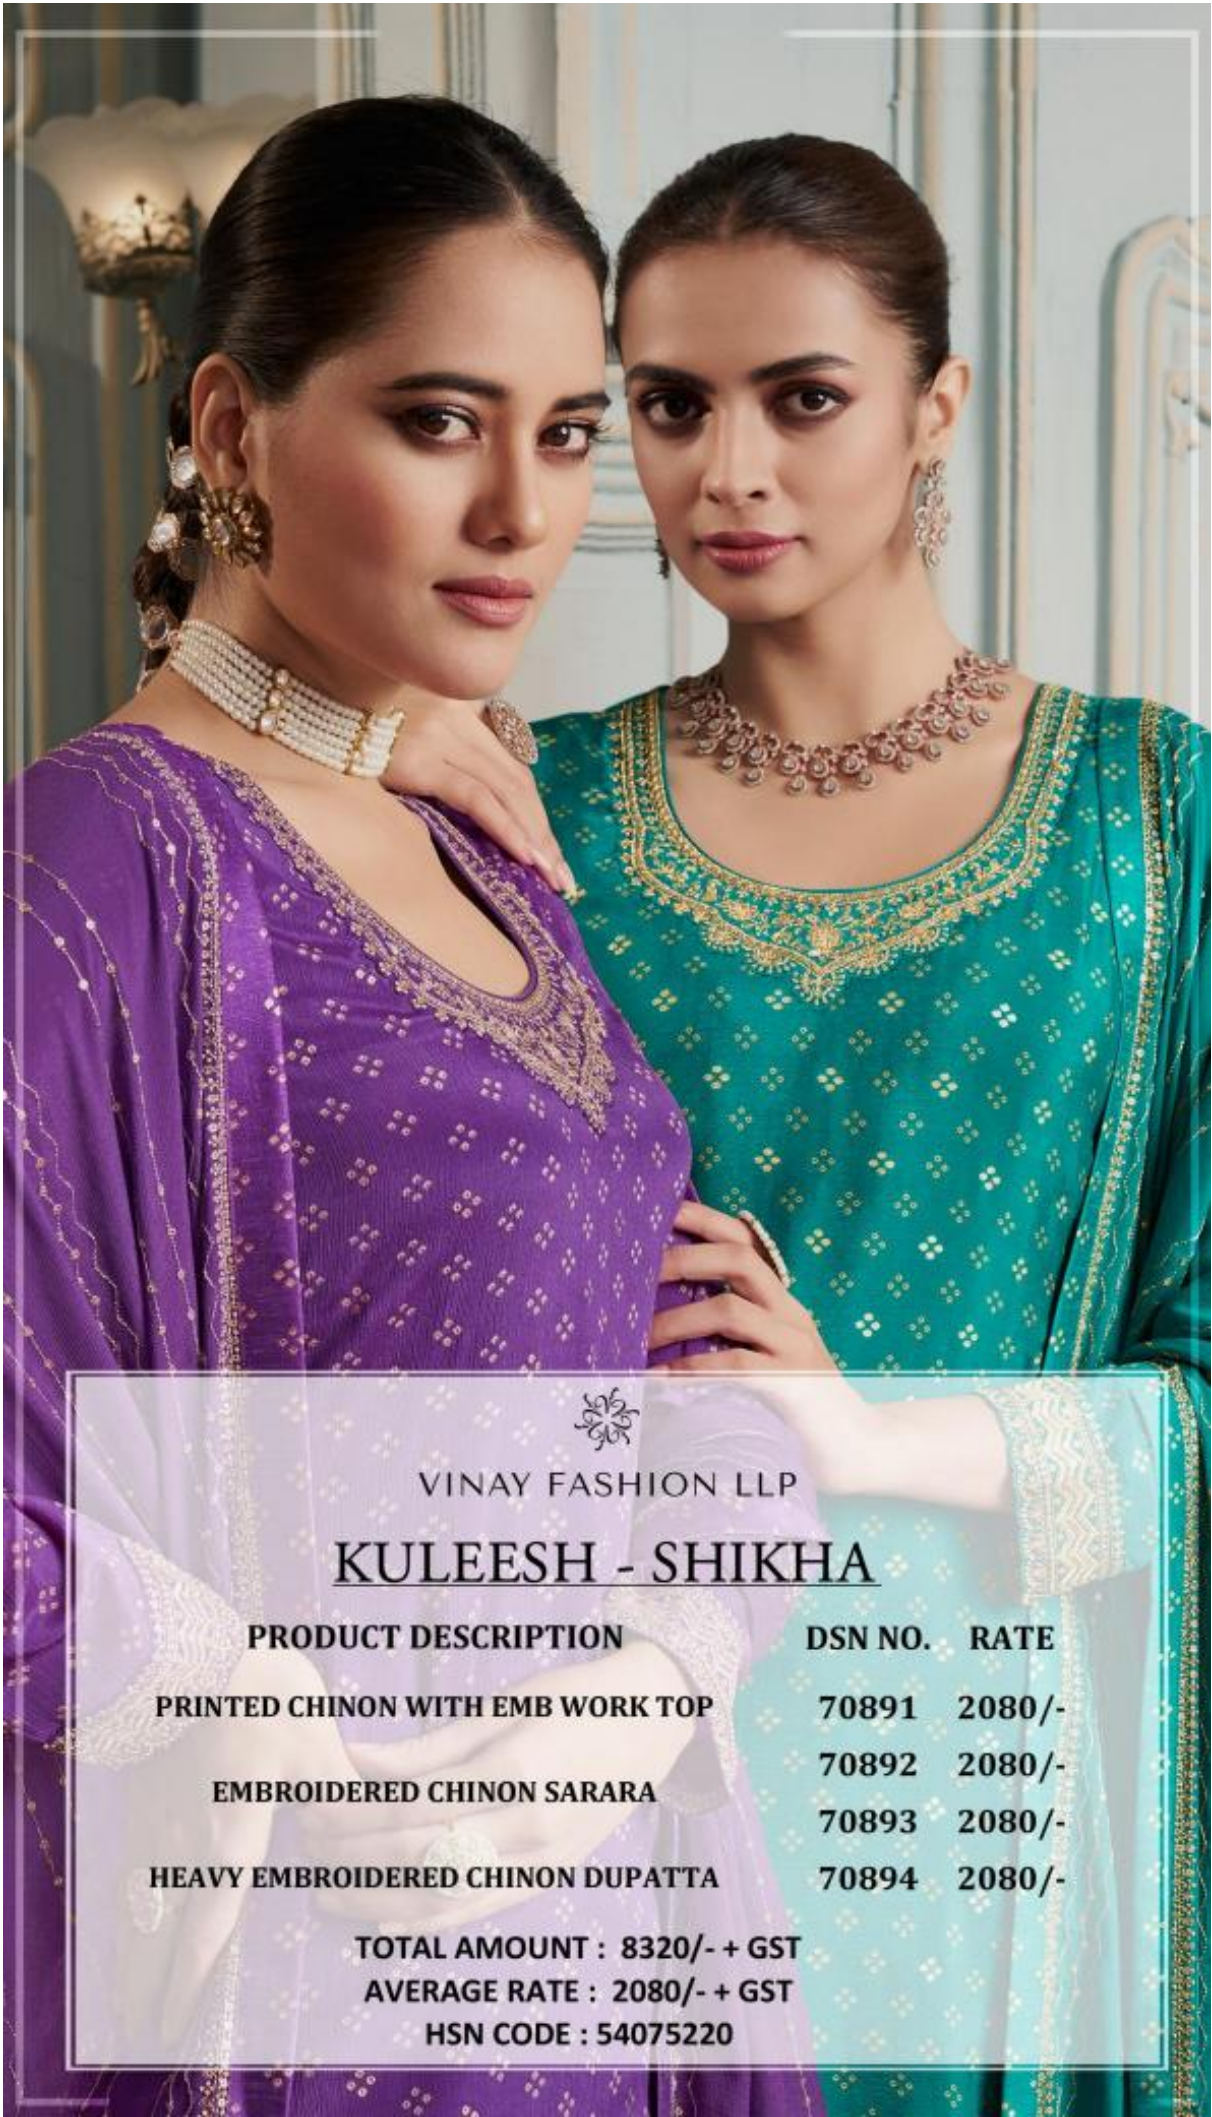

70891

VINAY FASHION LLP

KULEESH - SHIKHA

PRODUCT DESCRIPTION	DSN NO.	RATE
PRINTED CHINON WITH EMB WORK TOP	70891	2080/-
EMBROIDERED CHINON SARARA	70892	2080/-
HEAVY EMBROIDERED CHINON DUPATTA	70893	2080/-
	70894	2080/-