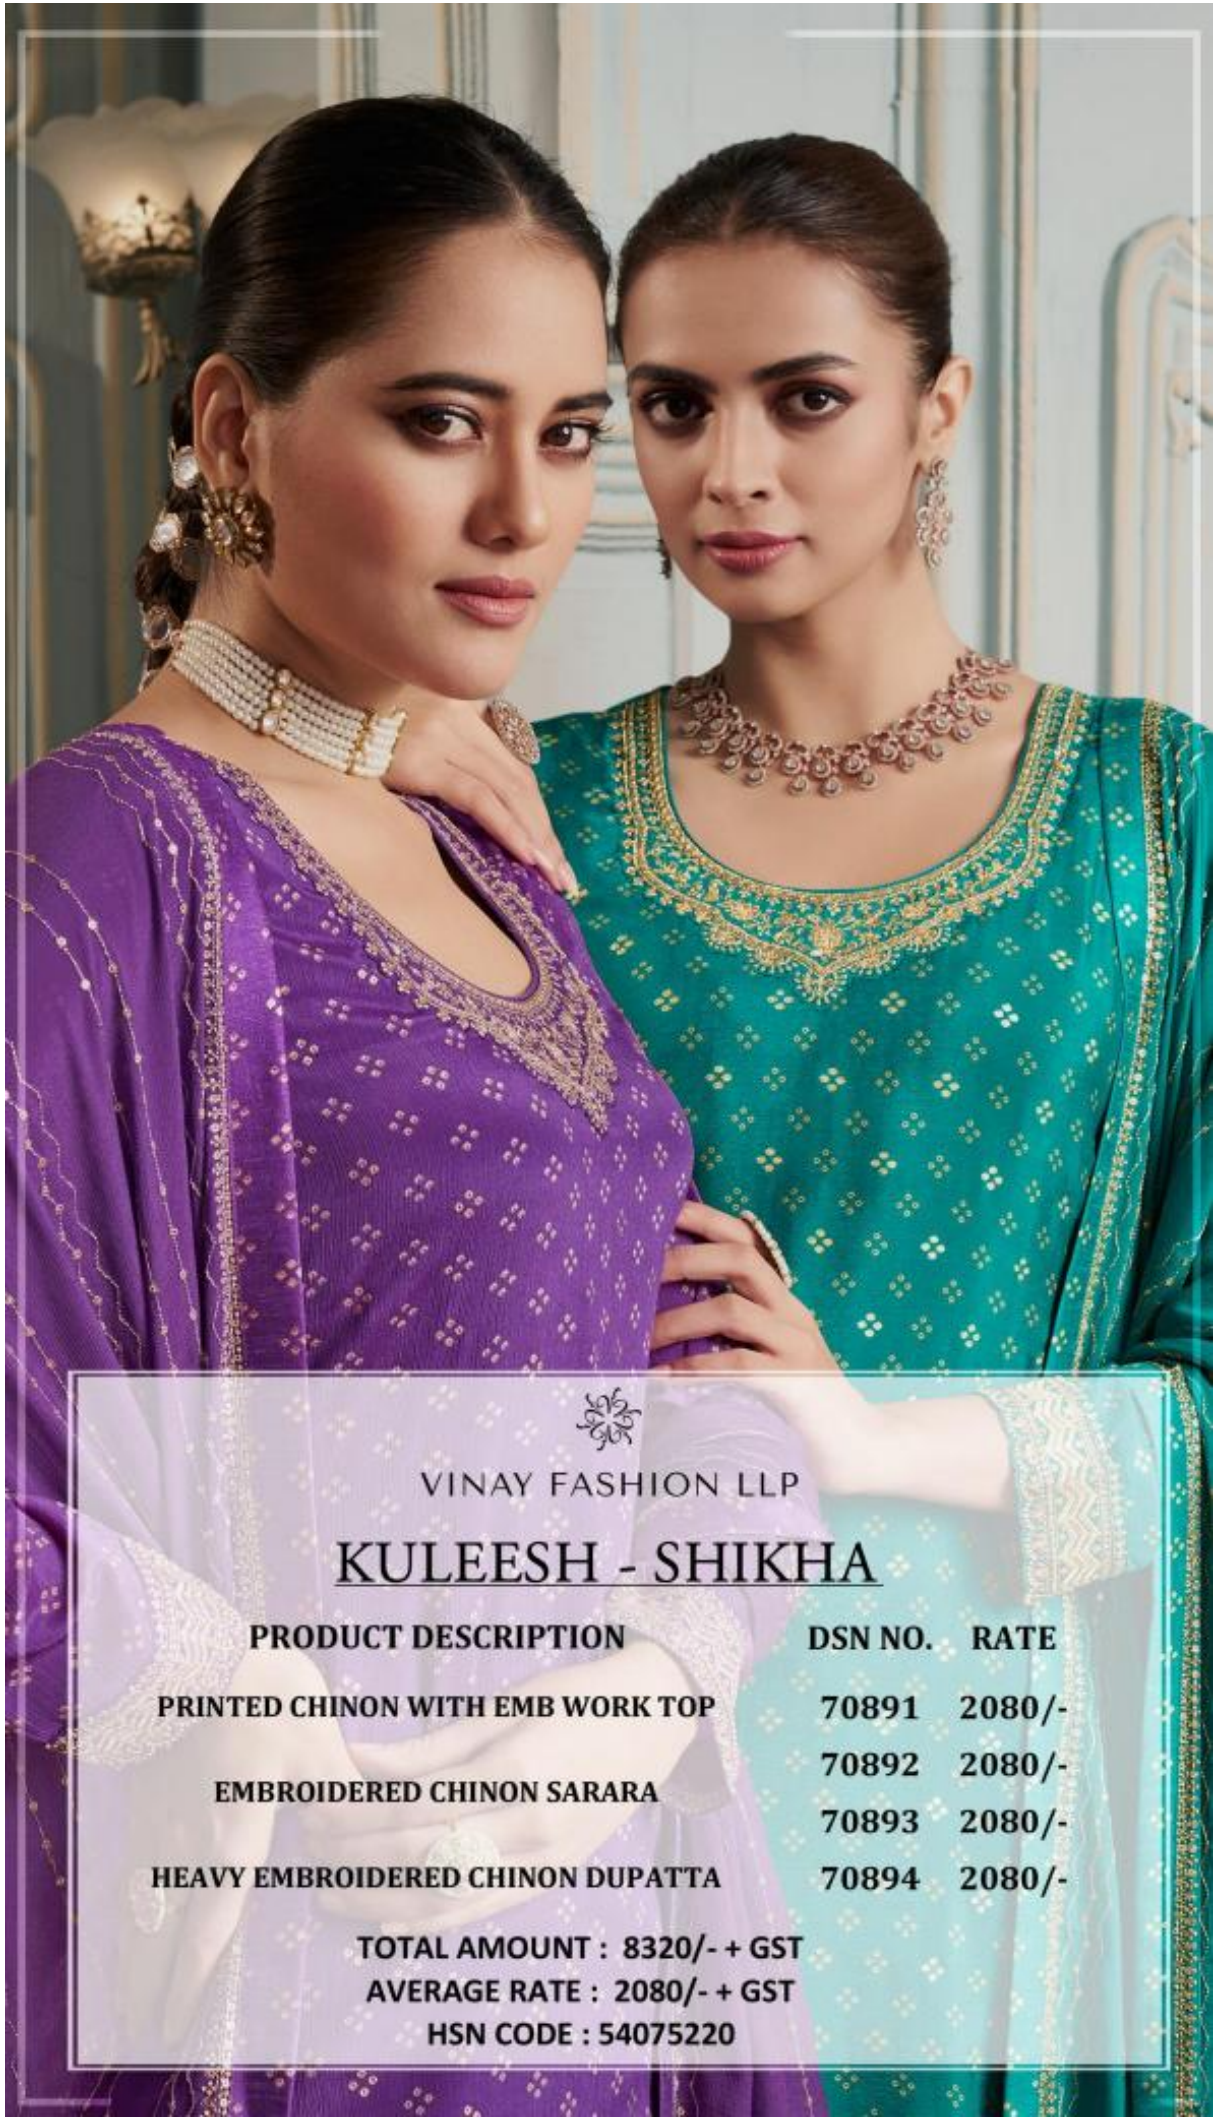

70891

VINAY FASHION LLP

KULEESH - SHIKHA

PRODUCT DESCRIPTION	DSN NO.	RATE
PRINTED CHINON WITH EMB WORK TOP	70891	2080/-
EMBROIDERED CHINON SARARA	70892	2080/-
HEAVY EMBROIDERED CHINON DUPATTA	70893	2080/-
	70894	2080/-