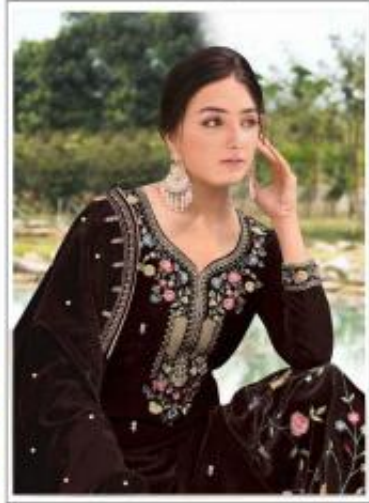

TOP- 8000 VELVET WITH EMBROIDERY
HAND WORK
BOTTOM- 8000 VELVET WORK
DUPATTA- VELVET WITH EMBROIDERY

D.no-2029-A

D.no-2029-B

D.no-2029-C

D.no-2029-D

Motifz
FASHION FUTURE

D.no-2029 A

**TOP- 9003 VELVET WITH EMBROIDERY
HAND WORK**
BOTTOM- 9003 VELVET WORK
DUPATTA- VELVET WITH EMBROIDERY

Motifz
FASHION FURNITURE

D.no-2029 D

**TOP- 9003 VELVET WITH EMBROIDERY
HAND WORK**
BOTTOM- 9003 VELVET WORK
DUPATTA- VELVET WITH EMBROIDERY

Motifz
FASHION FURNITURE

D.no-2029 B

**TOP- 9003 VELVET WITH EMBROIDERY
HAND WORK**
BOTTOM- 9003 VELVET WORK
DUPATTA- VELVET WITH EMBROIDERY

Motifz
FASHION FUTURE

D.no-2029 C

**TOP- 9003 VELVET WITH EMBROIDERY
HAND WORK**
BOTTOM- 9003 VELVET WORK
DUPATTA- VELVET WITH EMBROIDERY