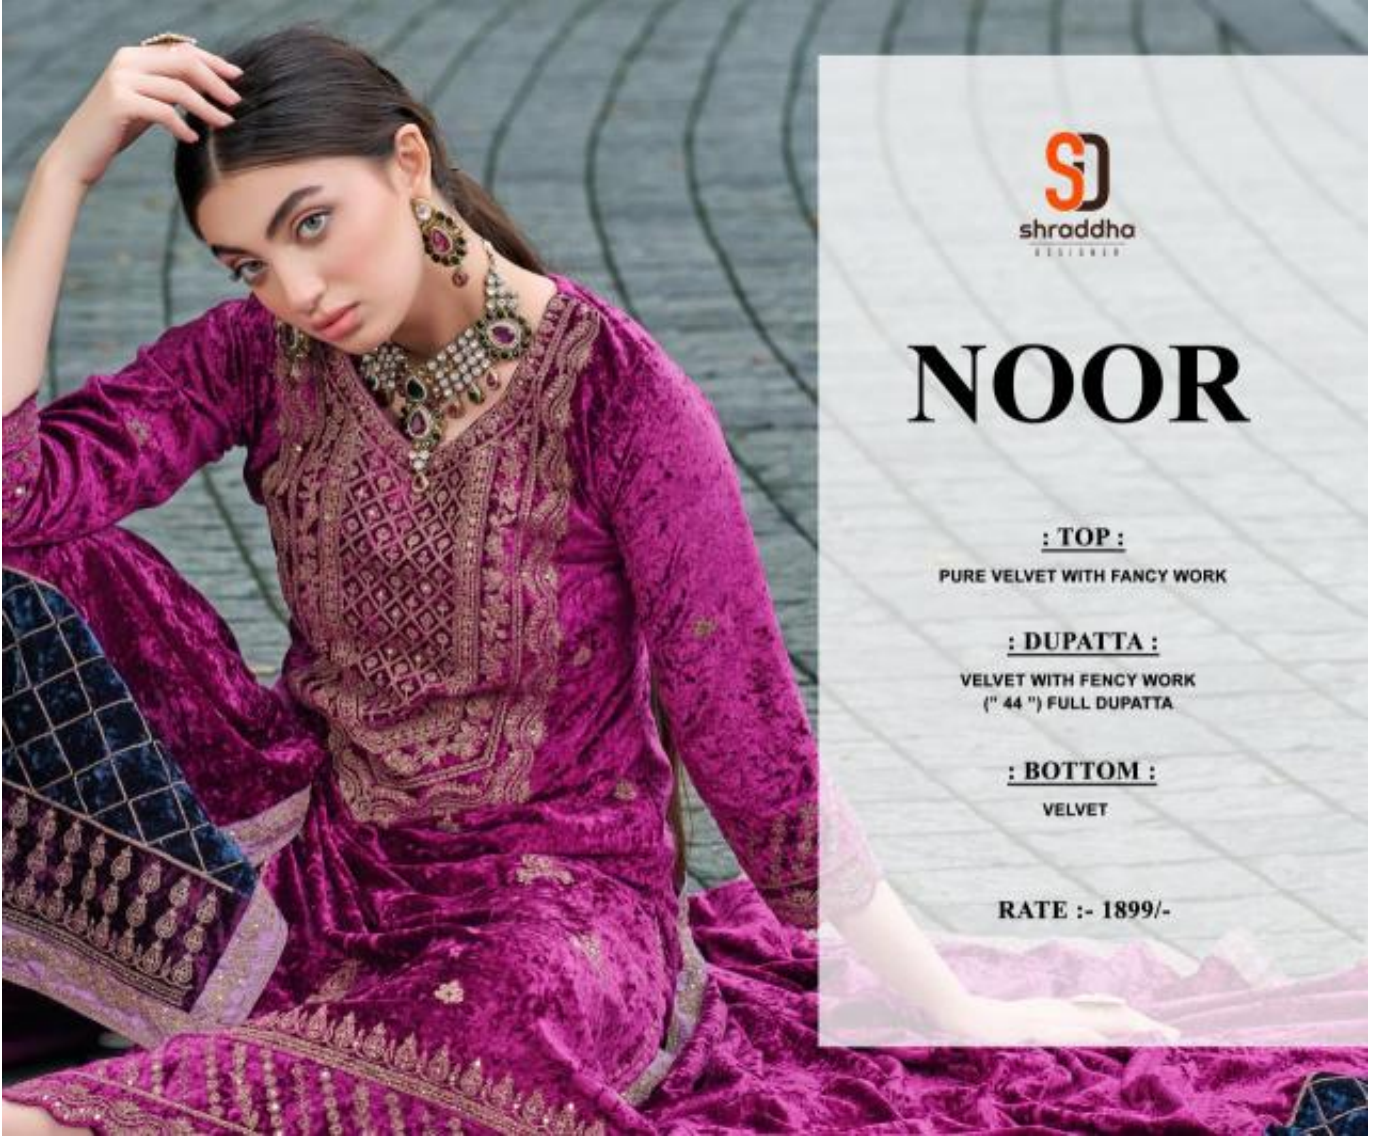

# NOOR

**: TOP :**

PURE VELVET WITH FANCY WORK

**: DUPATTA :**

VELVET WITH FENCY WORK  
(" 44 ") FULL DUPATTA

**: BOTTOM :**

VELVET

**RATE :- 1899/-**

**Venerable** ..... D. 903 1064

Beautiful.....

1001

1002

1003

1004