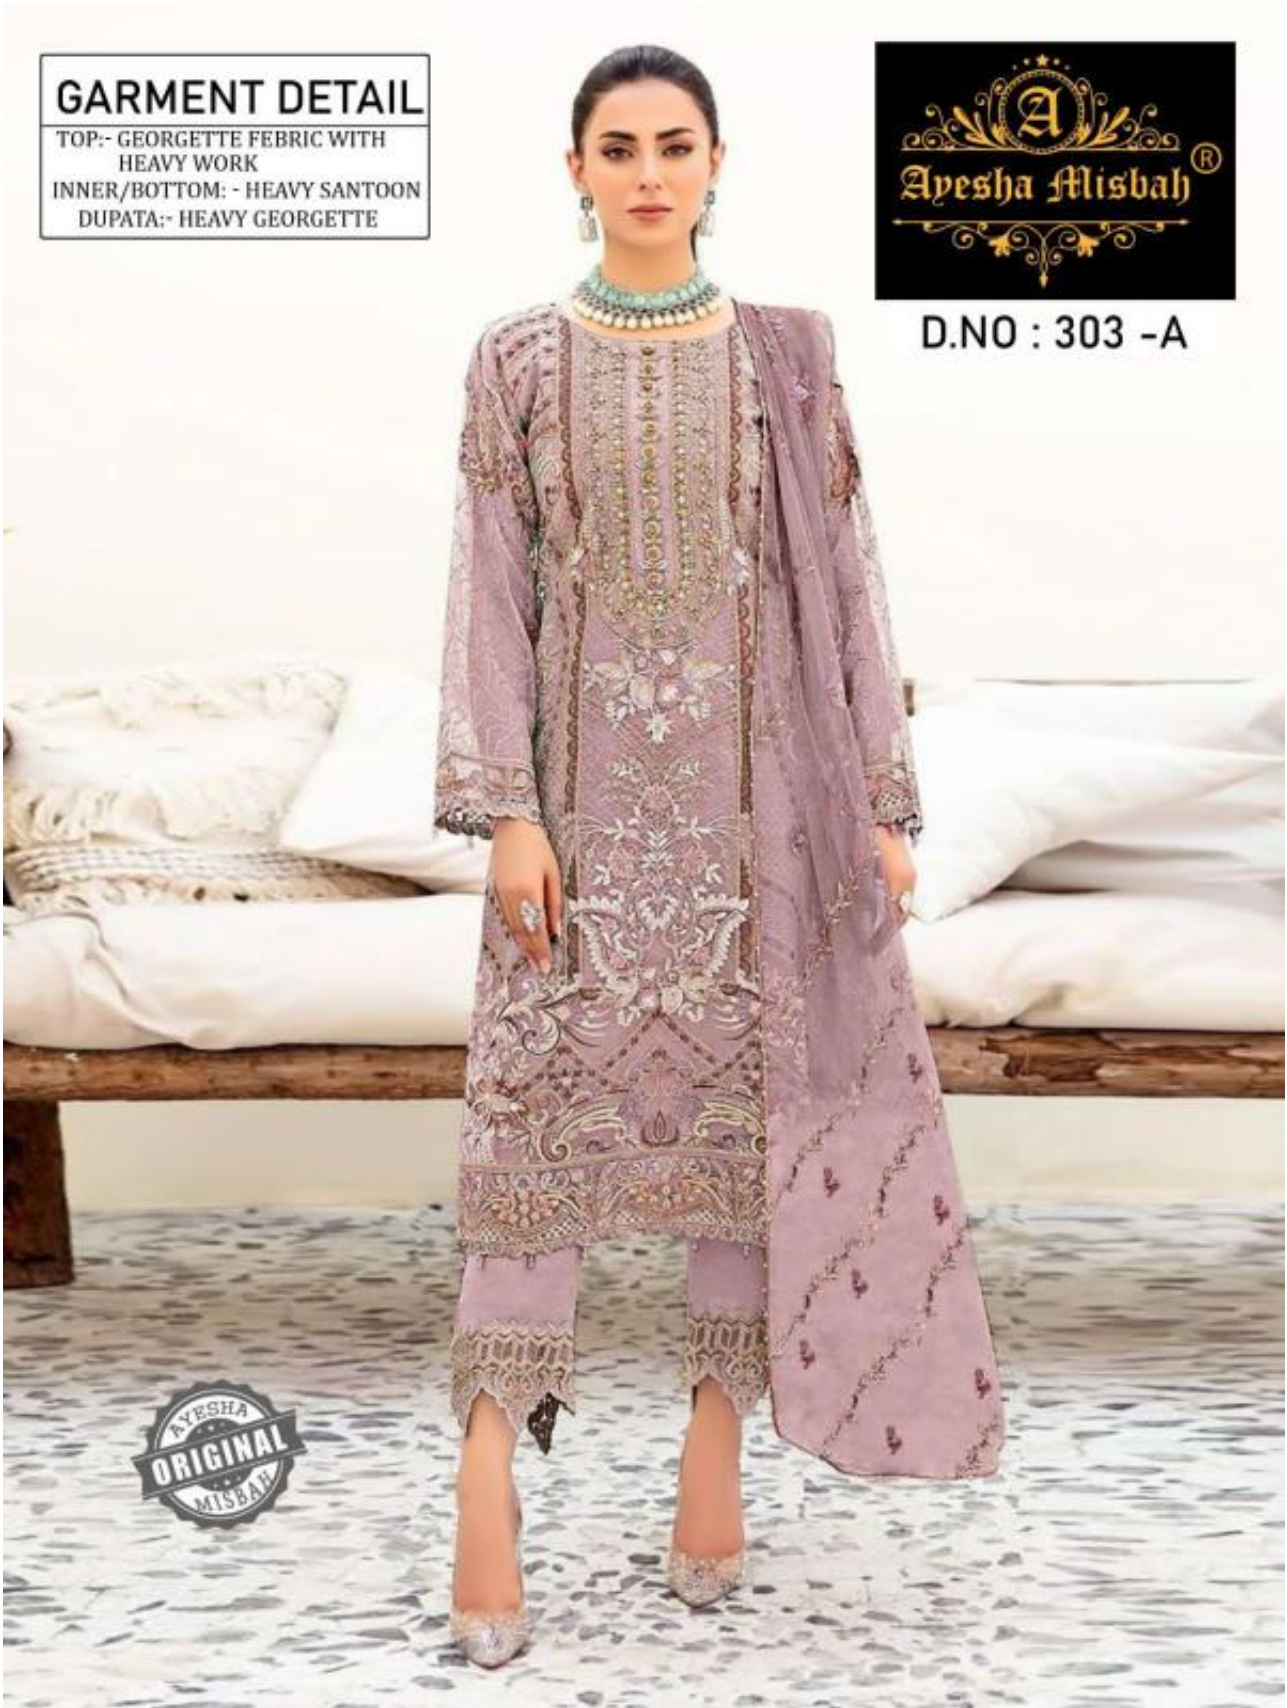

GARMENT DETAIL

TOP:- GEORGETTE FEBRIC WITH
HEAVY WORK
INNER/BOTTOM: - HEAVY SANTOON
DUPATA:- HEAVY GEORGETTE

D.NO : 303 -C

GARMENT DETAIL

TOP:- GEORGETTE FEBRIC WITH
HEAVY WORK
INNER/BOTTOM: - HEAVY SANTOON
DUPATA:- HEAVY GEORGETTE

D.NO : 303 -A

GARMENT DETAIL

TOP:- GEORGETTE FEBRIC WITH
HEAVY WORK
INNER/BOTTOM: - HEAVY SANTOON
DUPATA:- HEAVY GEORGETTE

D.NO : 303 -E

GARMENT DETAIL

TOP:- GEORGETTE FEBRIC WITH
HEAVY WORK
INNER/BOTTOM: - HEAVY SANTOON
DUPATA:- NAZNEEN WITH WORK