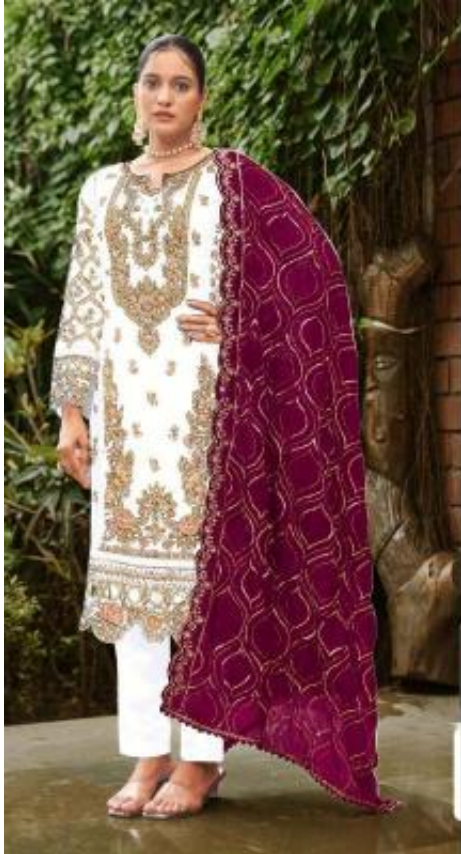

Bilqis
By Anam Qazi
PAKISTANI CONCEPT

TOP - FOX GEORGETTE HEAVY EMBROIDERY WORK WITH
INNER / BOTTOM - DULL SANTOON KHAJLI WORK

DUPATTA - FOX GEORGETTE HEAVY EMBROIDERED

B-87 C

Belpis

TOP - FOX GEORGETTE HEAVY EMBROIDERY WORK WITH
DOME / BOTTOM - BILL SASTING KRSHI WORK
DUPATA - FOX GEORGETTE HEAVY EMBROIDERED

B - 88 A

B - 88 B

B - 88 C

B - 88 D

Bilqis
By Anam Shah
PAKISTANI CONCEPT

TOP - FOX GEORGETTE HEAVY EMBROIDERY WORK WITH
KHAJLI WORK

INNER / BOTTOM - DULL SANTOON

DUPATTA - FOX GEORGETTE HEAVY EMBROIDERED

B-88 D

Bilqis
By Anam Shah
PAKISTANI CONCEPT

TOP - FOX GEORGETTE HEAVY EMBROIDERY WORK WITH
INNER / BOTTOM - DULL SANTOON KHAJLI WORK

DUPATTA - FOX GEORGETTE HEAVY EMBROIDERED

B-87 A

Bilqis
By Anam Shah
PAKISTANI CONCEPT

TOP - FOX GEORGETTE HEAVY EMBROIDERY WORK WITH
INNER / BOTTOM - DULL SANTOON KHAJLI WORK

DUPATTA - FOX GEORGETTE HEAVY EMBROIDERED

B-87 B