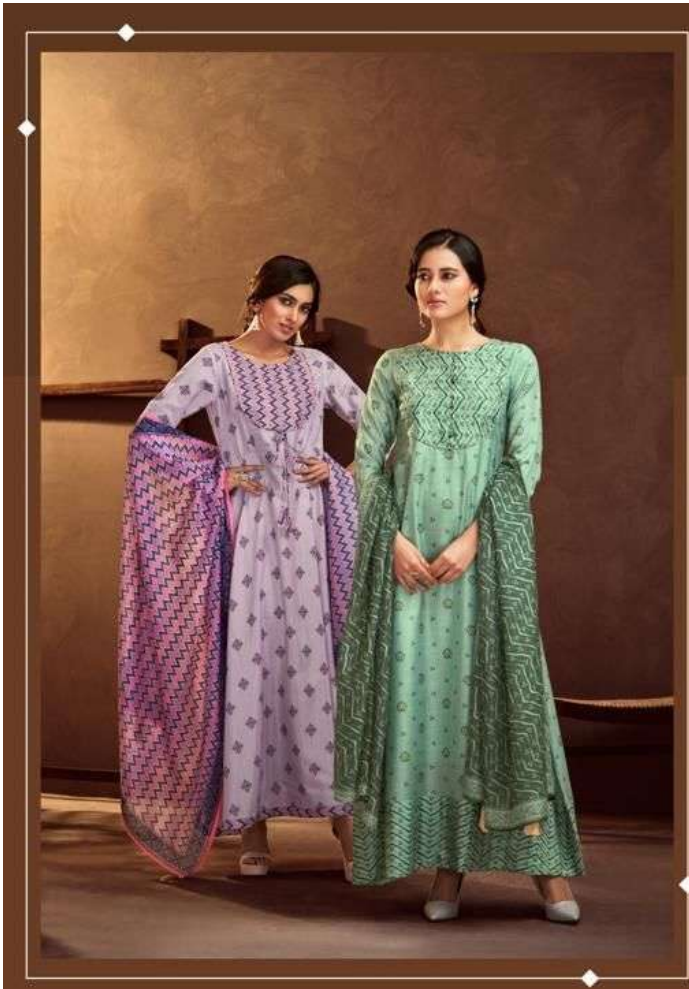

SHICH 

Naaz

Collection

SHICHI
SH-107

SHICHI
SH-103

SHICH

Gown Fabric
Linen Silk

Dupatta Fabric
Silk Blend

Value Addition
Heavy Handwork in Yoke Area

SIZE
M, L, XL, 2XL, 3XL

SHICH 

Naaz

Collection

SHICHI
SH-106

SHICHI
SH-108