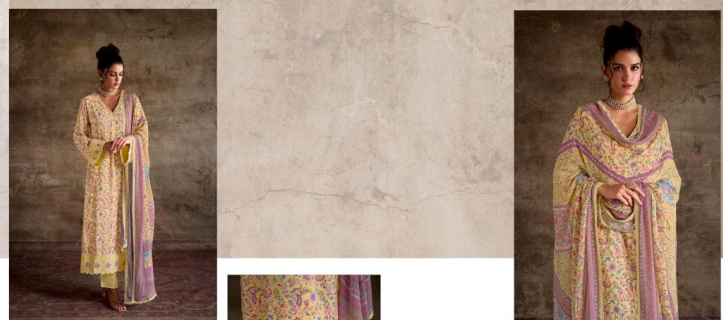

Heer

VINTAGE CHARM

9434