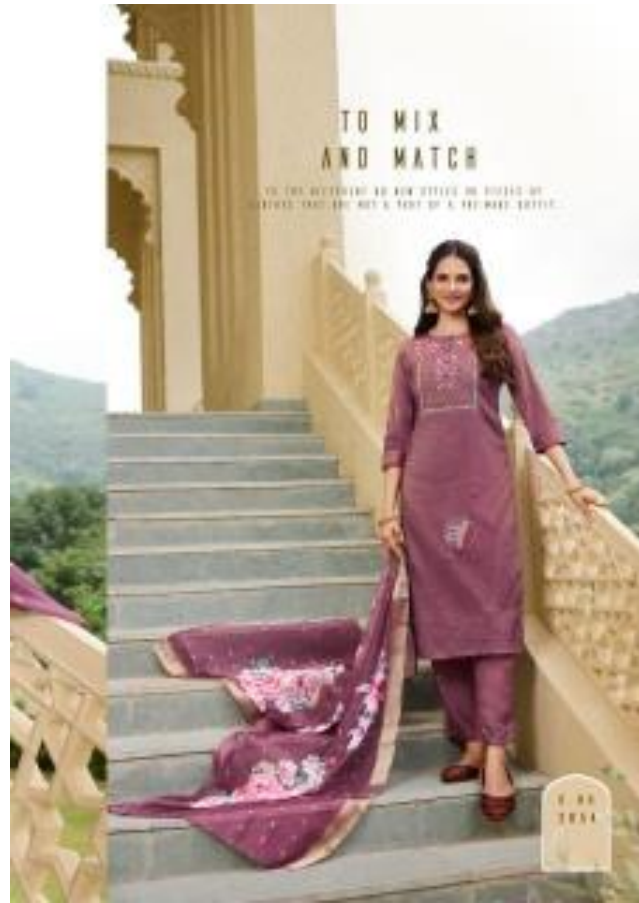

Mayra
2451

Mayra
2452

Mayra
2453

stockout
BY JASHI KUMARI

Mayra
1454

Mayra
1455

Mayra
1456

WARDROBE

THE COLLECTION OF DRESSES IN THIS
SERIES THAT YOU MUST WEAR

TO MIX
AND MATCH

IN THE MIDDLE OF AN OFFICE OR OUTSIDE OF
OFFICE, THIS SET IS A PART OF A RED-ROSE ELEGANCE.

100
100

TO DRESS
CLASSIC STYLE